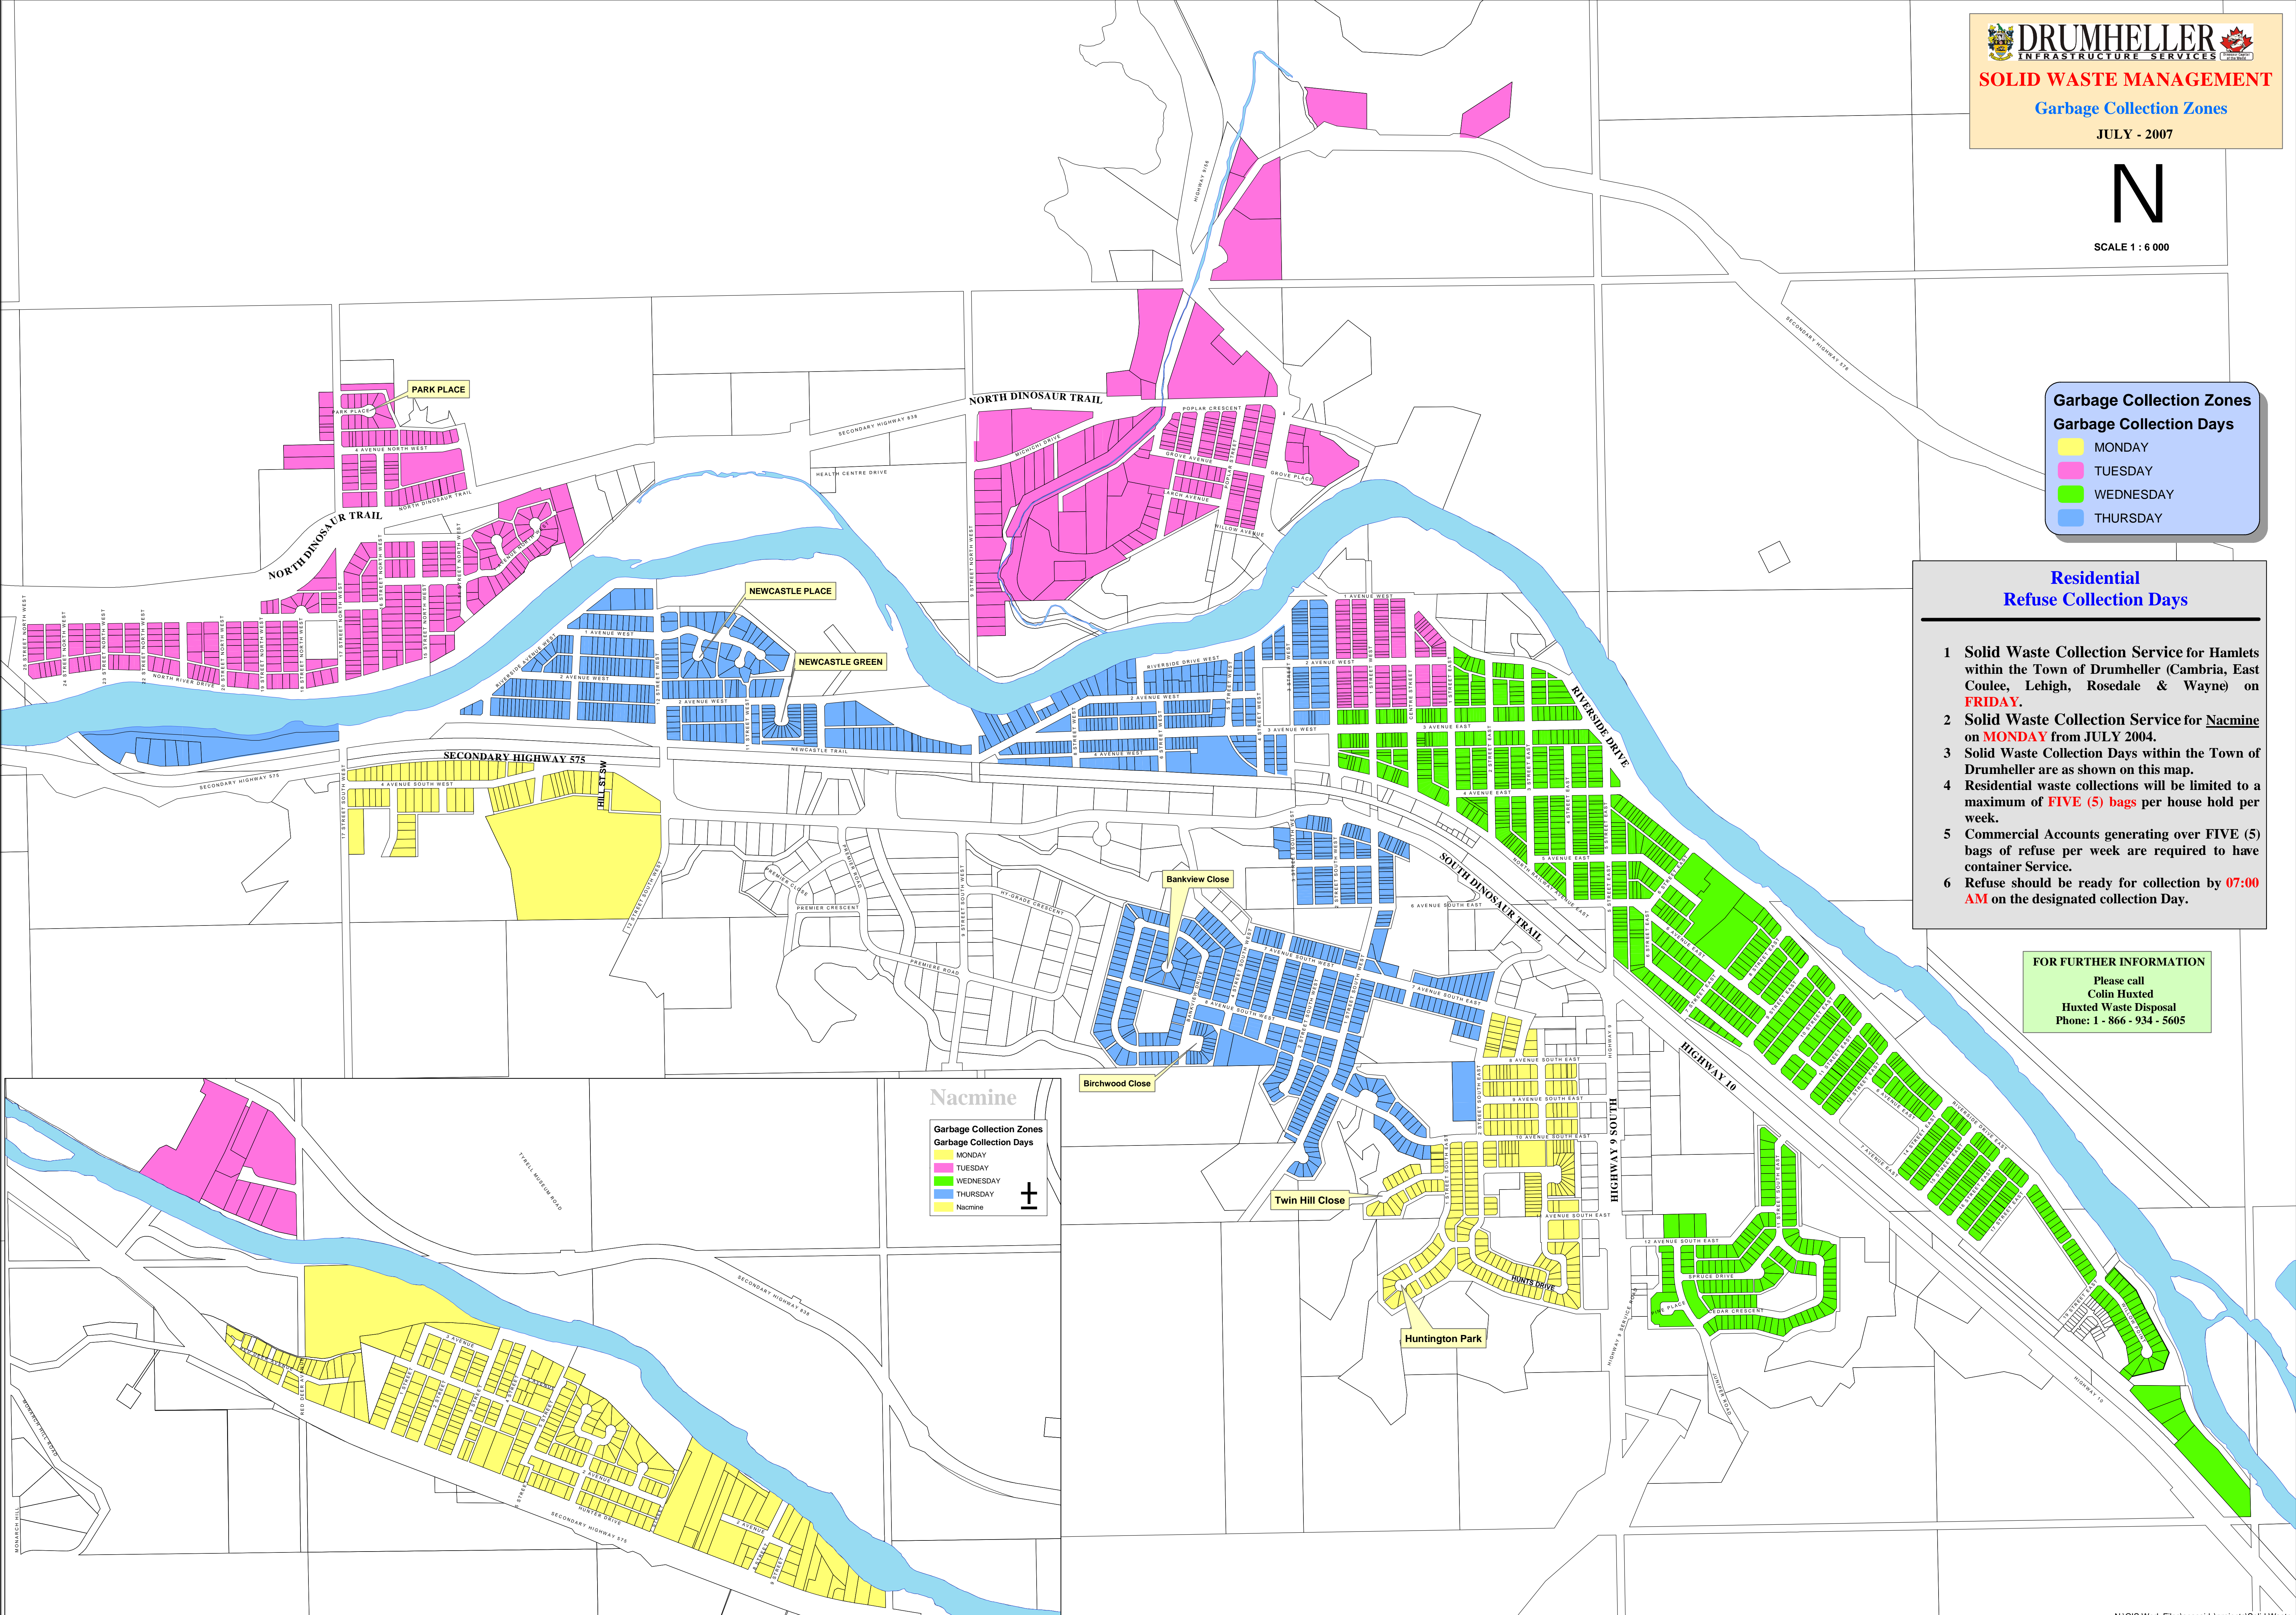

SCALE 1 : 6 000

**Garbage Collection Zones**  
**Garbage Collection Days**

- MONDAY
- TUESDAY
- WEDNESDAY
- THURSDAY

**Residential Refuse Collection Days**

- 1 Solid Waste Collection Service for Hamlets within the Town of Drumheller (Cambria, East Coulee, Lehigh, Rosedale & Wayne) on **FRIDAY**.
- 2 Solid Waste Collection Service for Nacmine on **MONDAY** from JULY 2004.
- 3 Solid Waste Collection Days within the Town of Drumheller are as shown on this map.
- 4 Residential waste collections will be limited to a maximum of **FIVE (5)** bags per house hold per week.
- 5 Commercial Accounts generating over FIVE (5) bags of refuse per week are required to have container Service.
- 6 Refuse should be ready for collection by **07:00 AM** on the designated collection Day.

**FOR FURTHER INFORMATION**  
Please call  
Colin Huxted  
Huxted Waste Disposal  
Phone: 1 - 866 - 934 - 5605

**Nacmine**

**Garbage Collection Zones**  
**Garbage Collection Days**

- MONDAY
- TUESDAY
- WEDNESDAY
- THURSDAY
- Nacmine