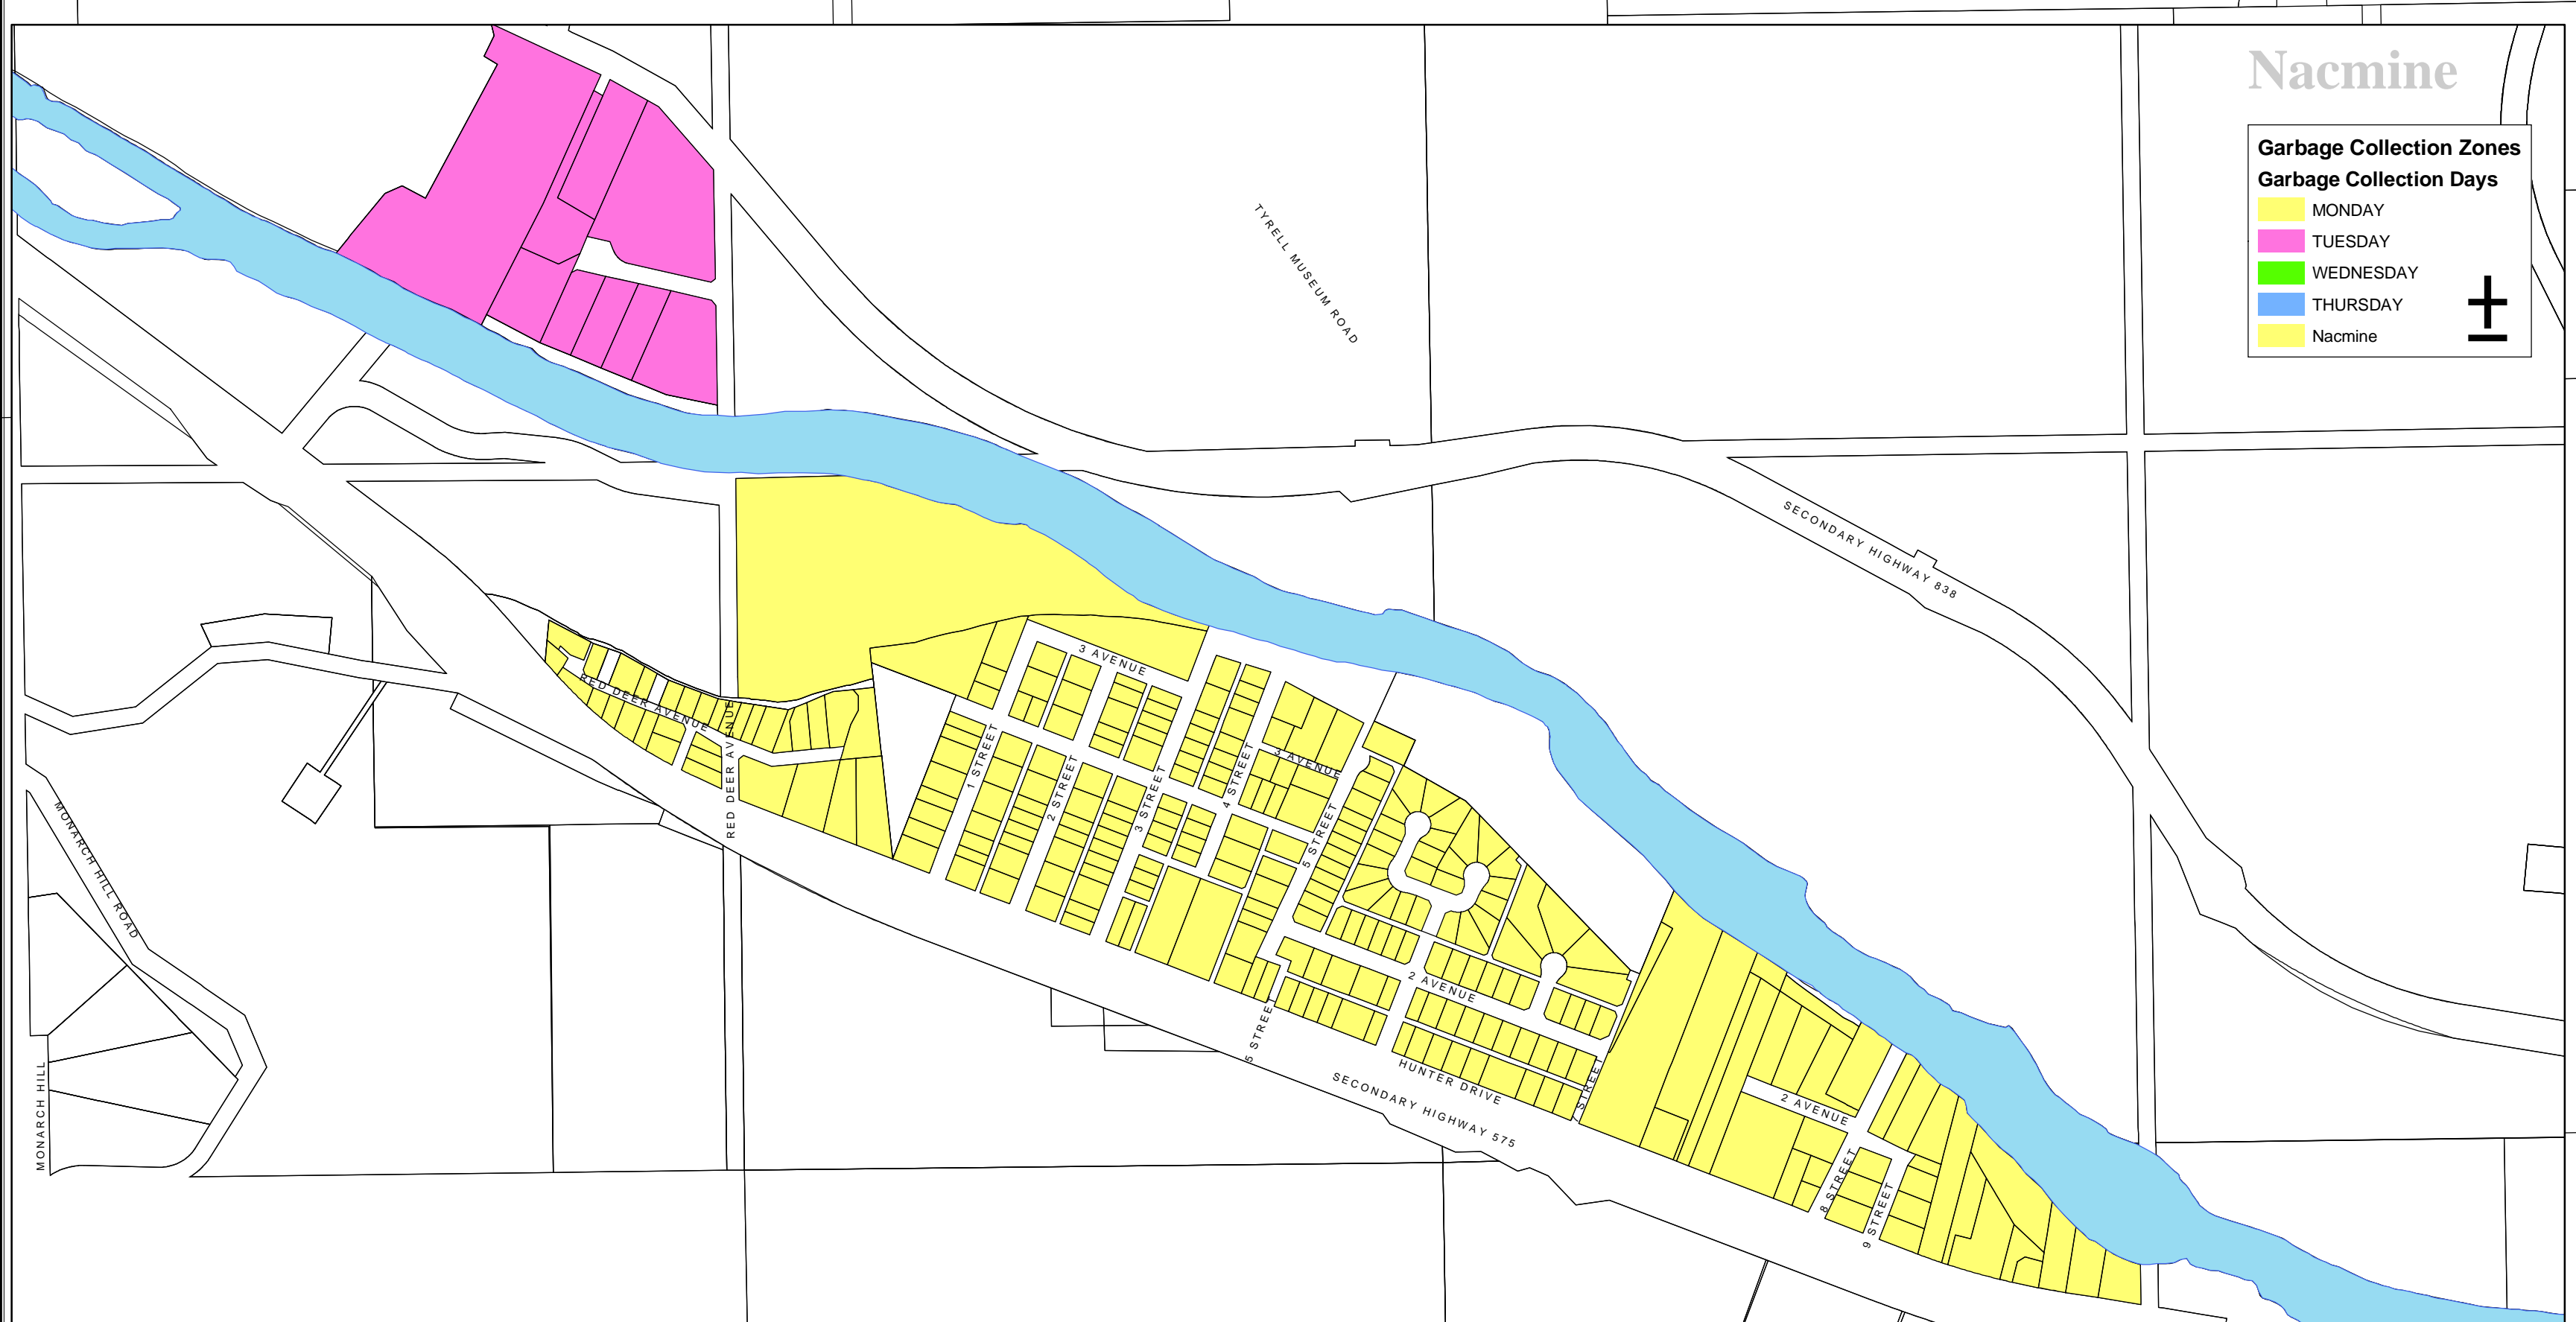

SCALE 1 : 6 000

Garbage Collection Zones
Garbage Collection Days

- MONDAY
- TUESDAY
- WEDNESDAY
- THURSDAY

Residential Refuse Collection Days

1. 1 Solid Waste Collection Service for Hamlets within the Town of Drumheller (Cambria, East Coulee, Lehigh, Rosedale & Wayne) on **FRIDAY**.
2. 2 Solid Waste Collection Service for Nacmine on **MONDAY** from JULY 2004.
3. 3 Solid Waste Collection Days within the Town of Drumheller are as shown on this map.
4. 4 Residential waste collections will be limited to a maximum of **FIVE (5)** bags per house hold per week.
5. 5 Commercial Accounts generating over FIVE (5) bags of refuse per week are required to have container Service.
6. 6 Refuse should be ready for collection by **07:00 AM** on the designated collection Day.

FOR FURTHER INFORMATION
Please call
Colin Huxted
Huxted Waste Disposal
Phone: 1 - 866 - 934 - 5605