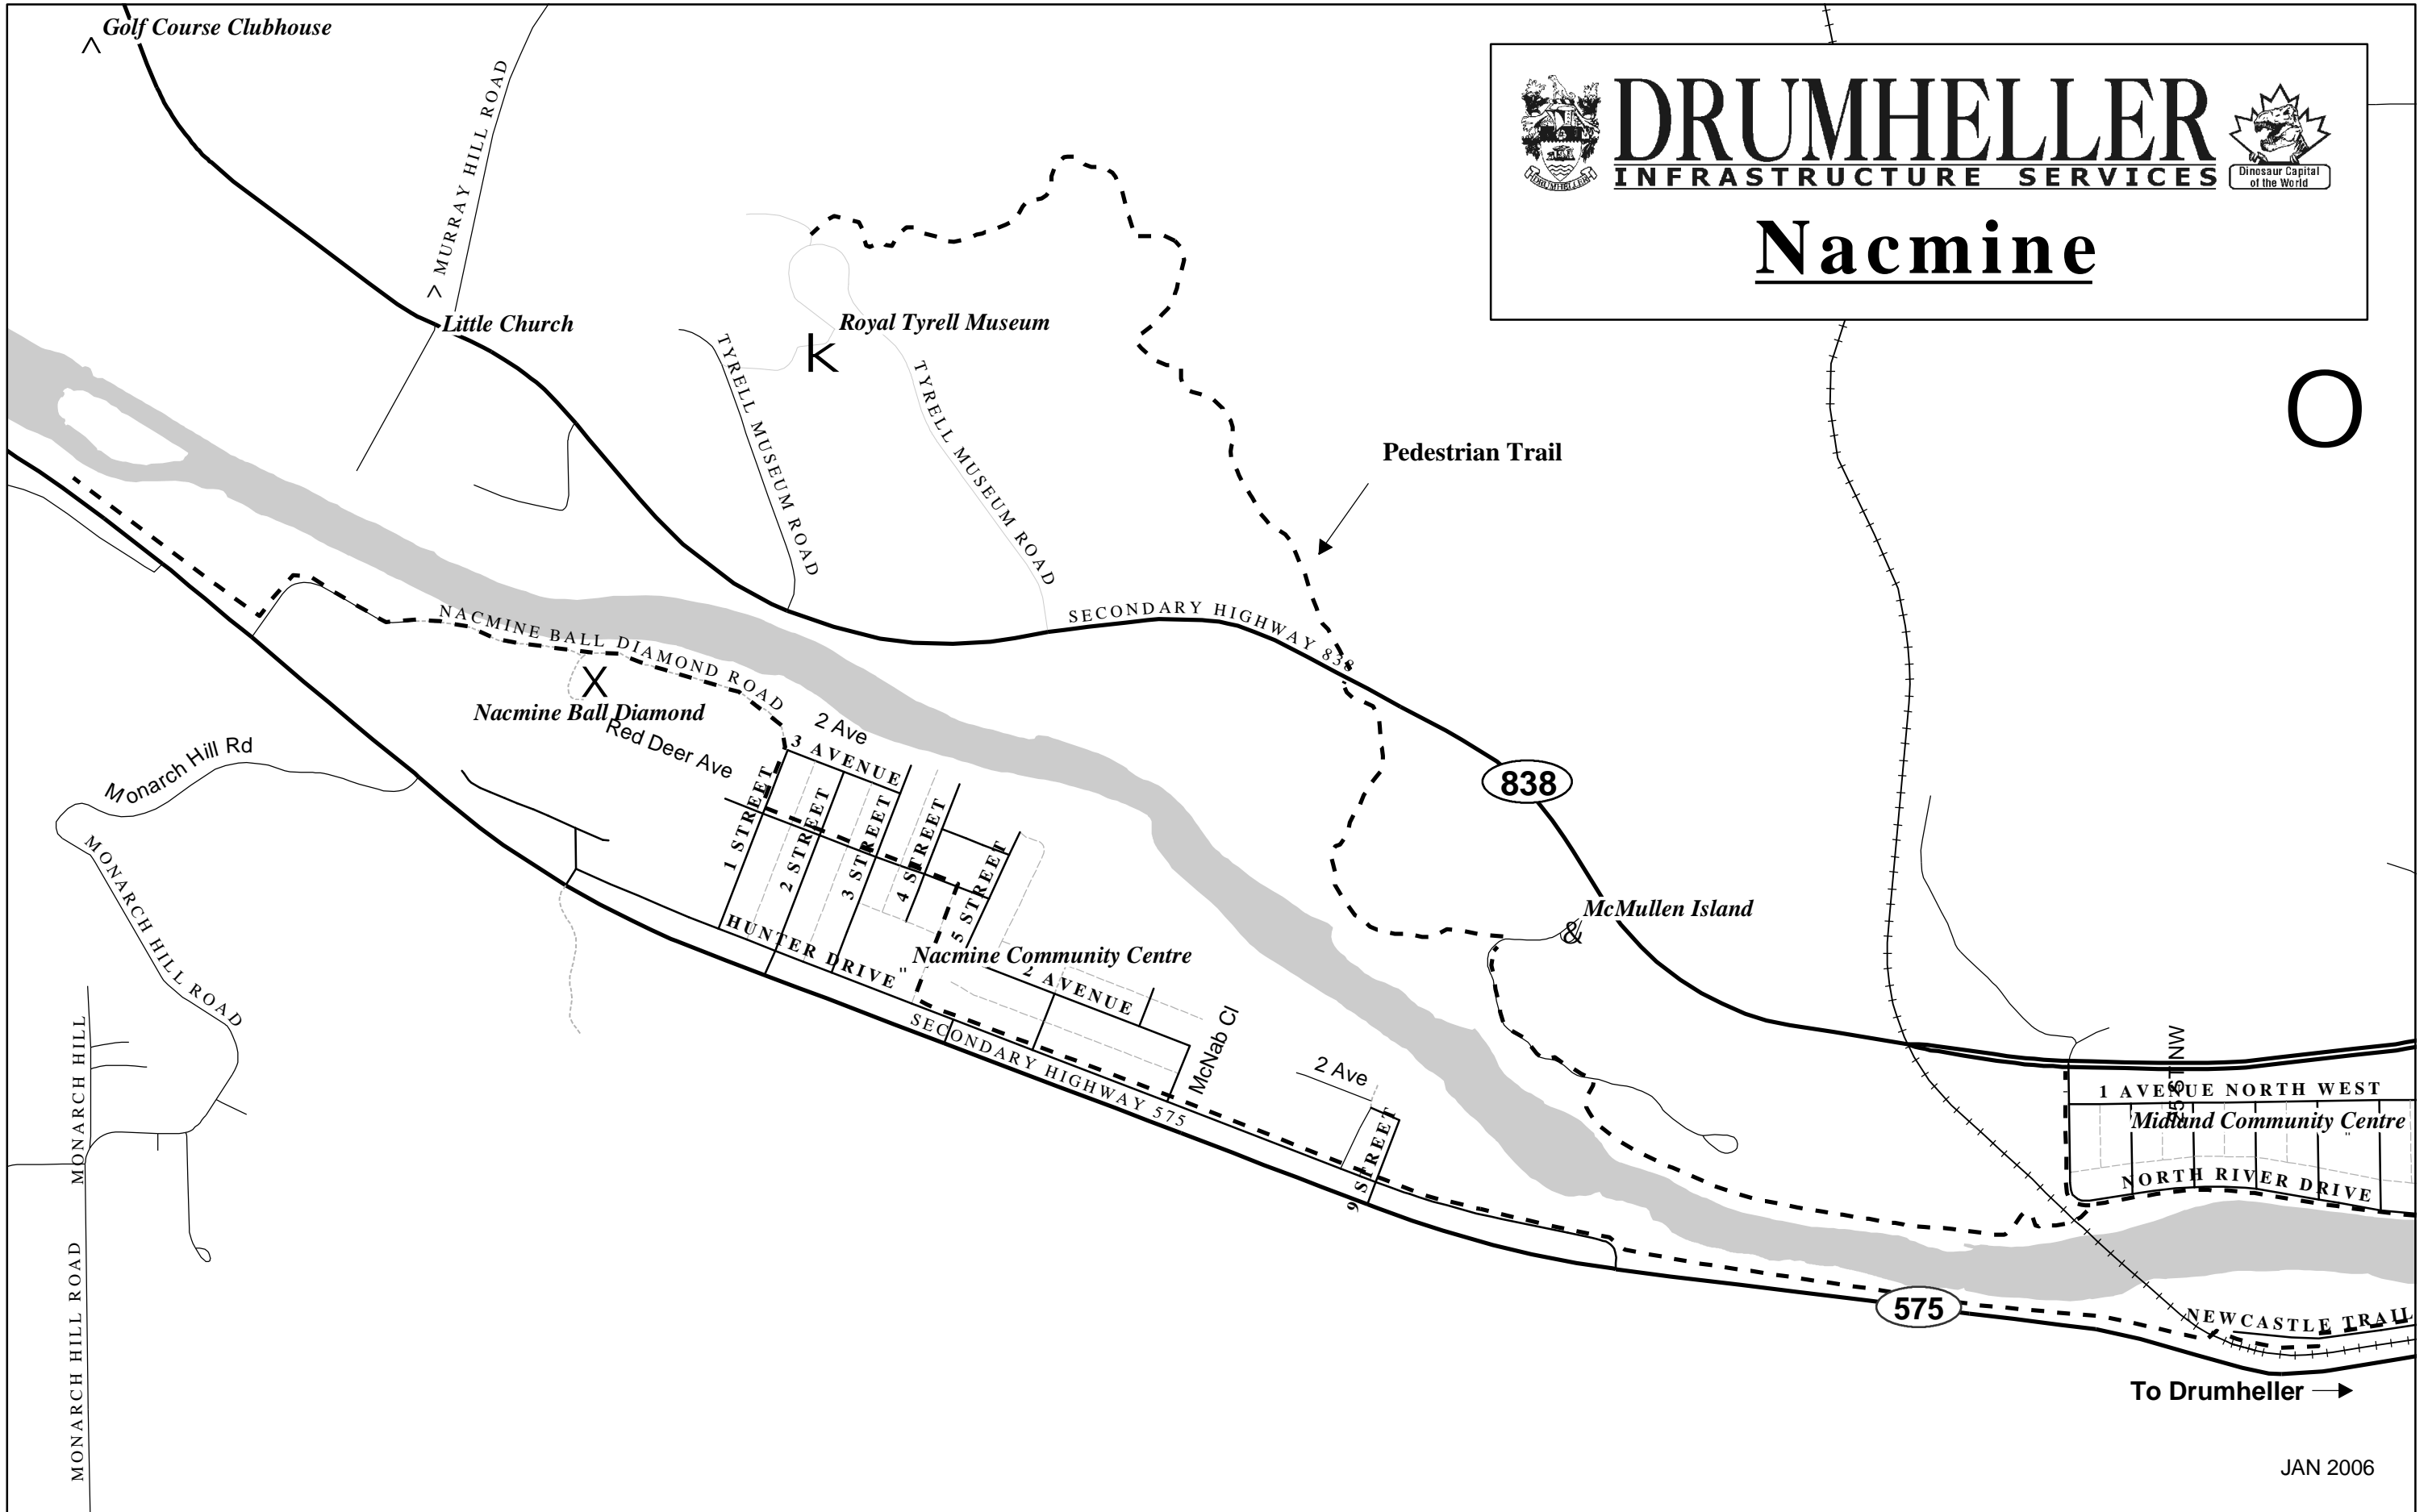

DRUMHELLER
INFRASTRUCTURE SERVICES

Nacmine

To Drumheller →

JAN 2006