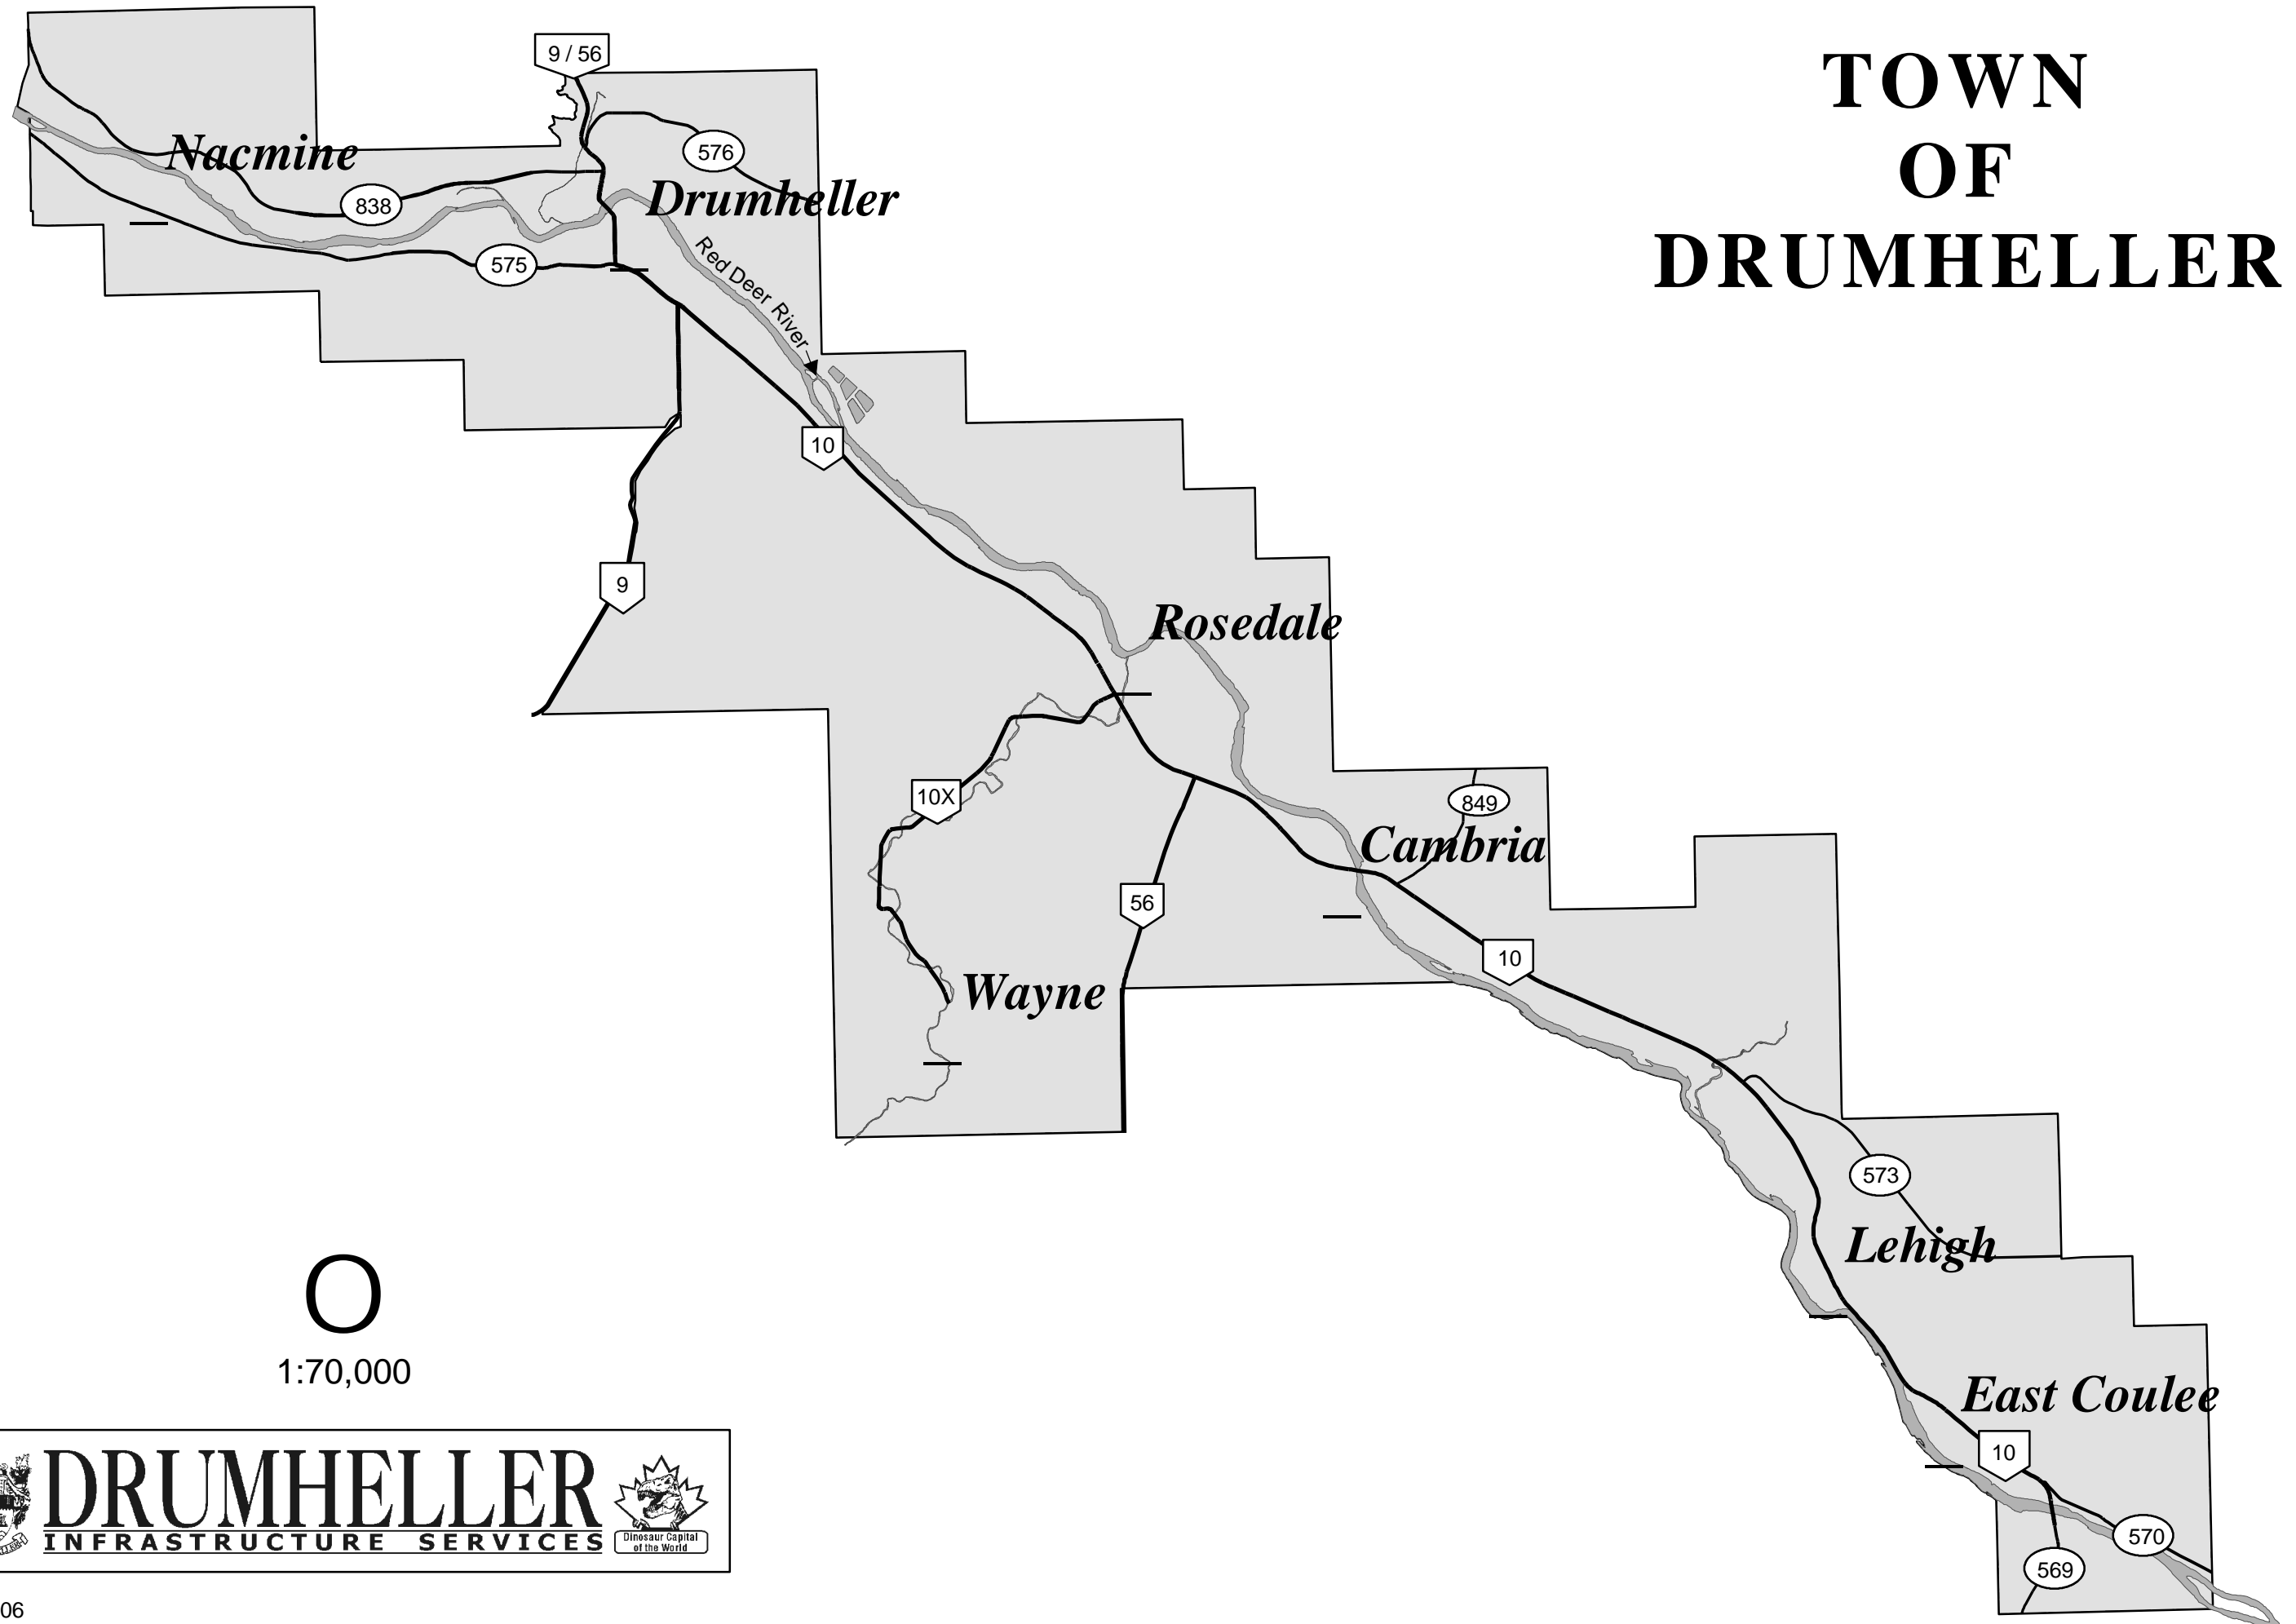

TOWN OF DRUMHELLER

○
1:70,000

Drumheller

North Drumheller

Midland

Newcastle

Bankview

Riverside

Greentree

1:15,000

DRUMHELLER
INFRASTRUCTURE SERVICES

To Calgary

To Rosedale, Wayne,
& East Coulee

DRUMHELLER
INFRASTRUCTURE SERVICES

Nacmine

To Drumheller →

JAN 2006

Rosedale

 **DRUMHELLER** 
INFRASTRUCTURE SERVICES Dinosaur Capital of the World

↑
To Drumheller, Nacmine,
Rosedale, Cambria,
Lehigh & East Coulee

10X

DRUMHELLER
INFRASTRUCTURE SERVICES

Wayne

1:7,500

To Dorothy

569

Atlas Coal Mine

CENTURY DRIVE EAST

CENTURY DRIVE WEST

SECONDARY HIGHWAY 569

1:10,000

DRUMHELLER
INFRASTRUCTURE SERVICES