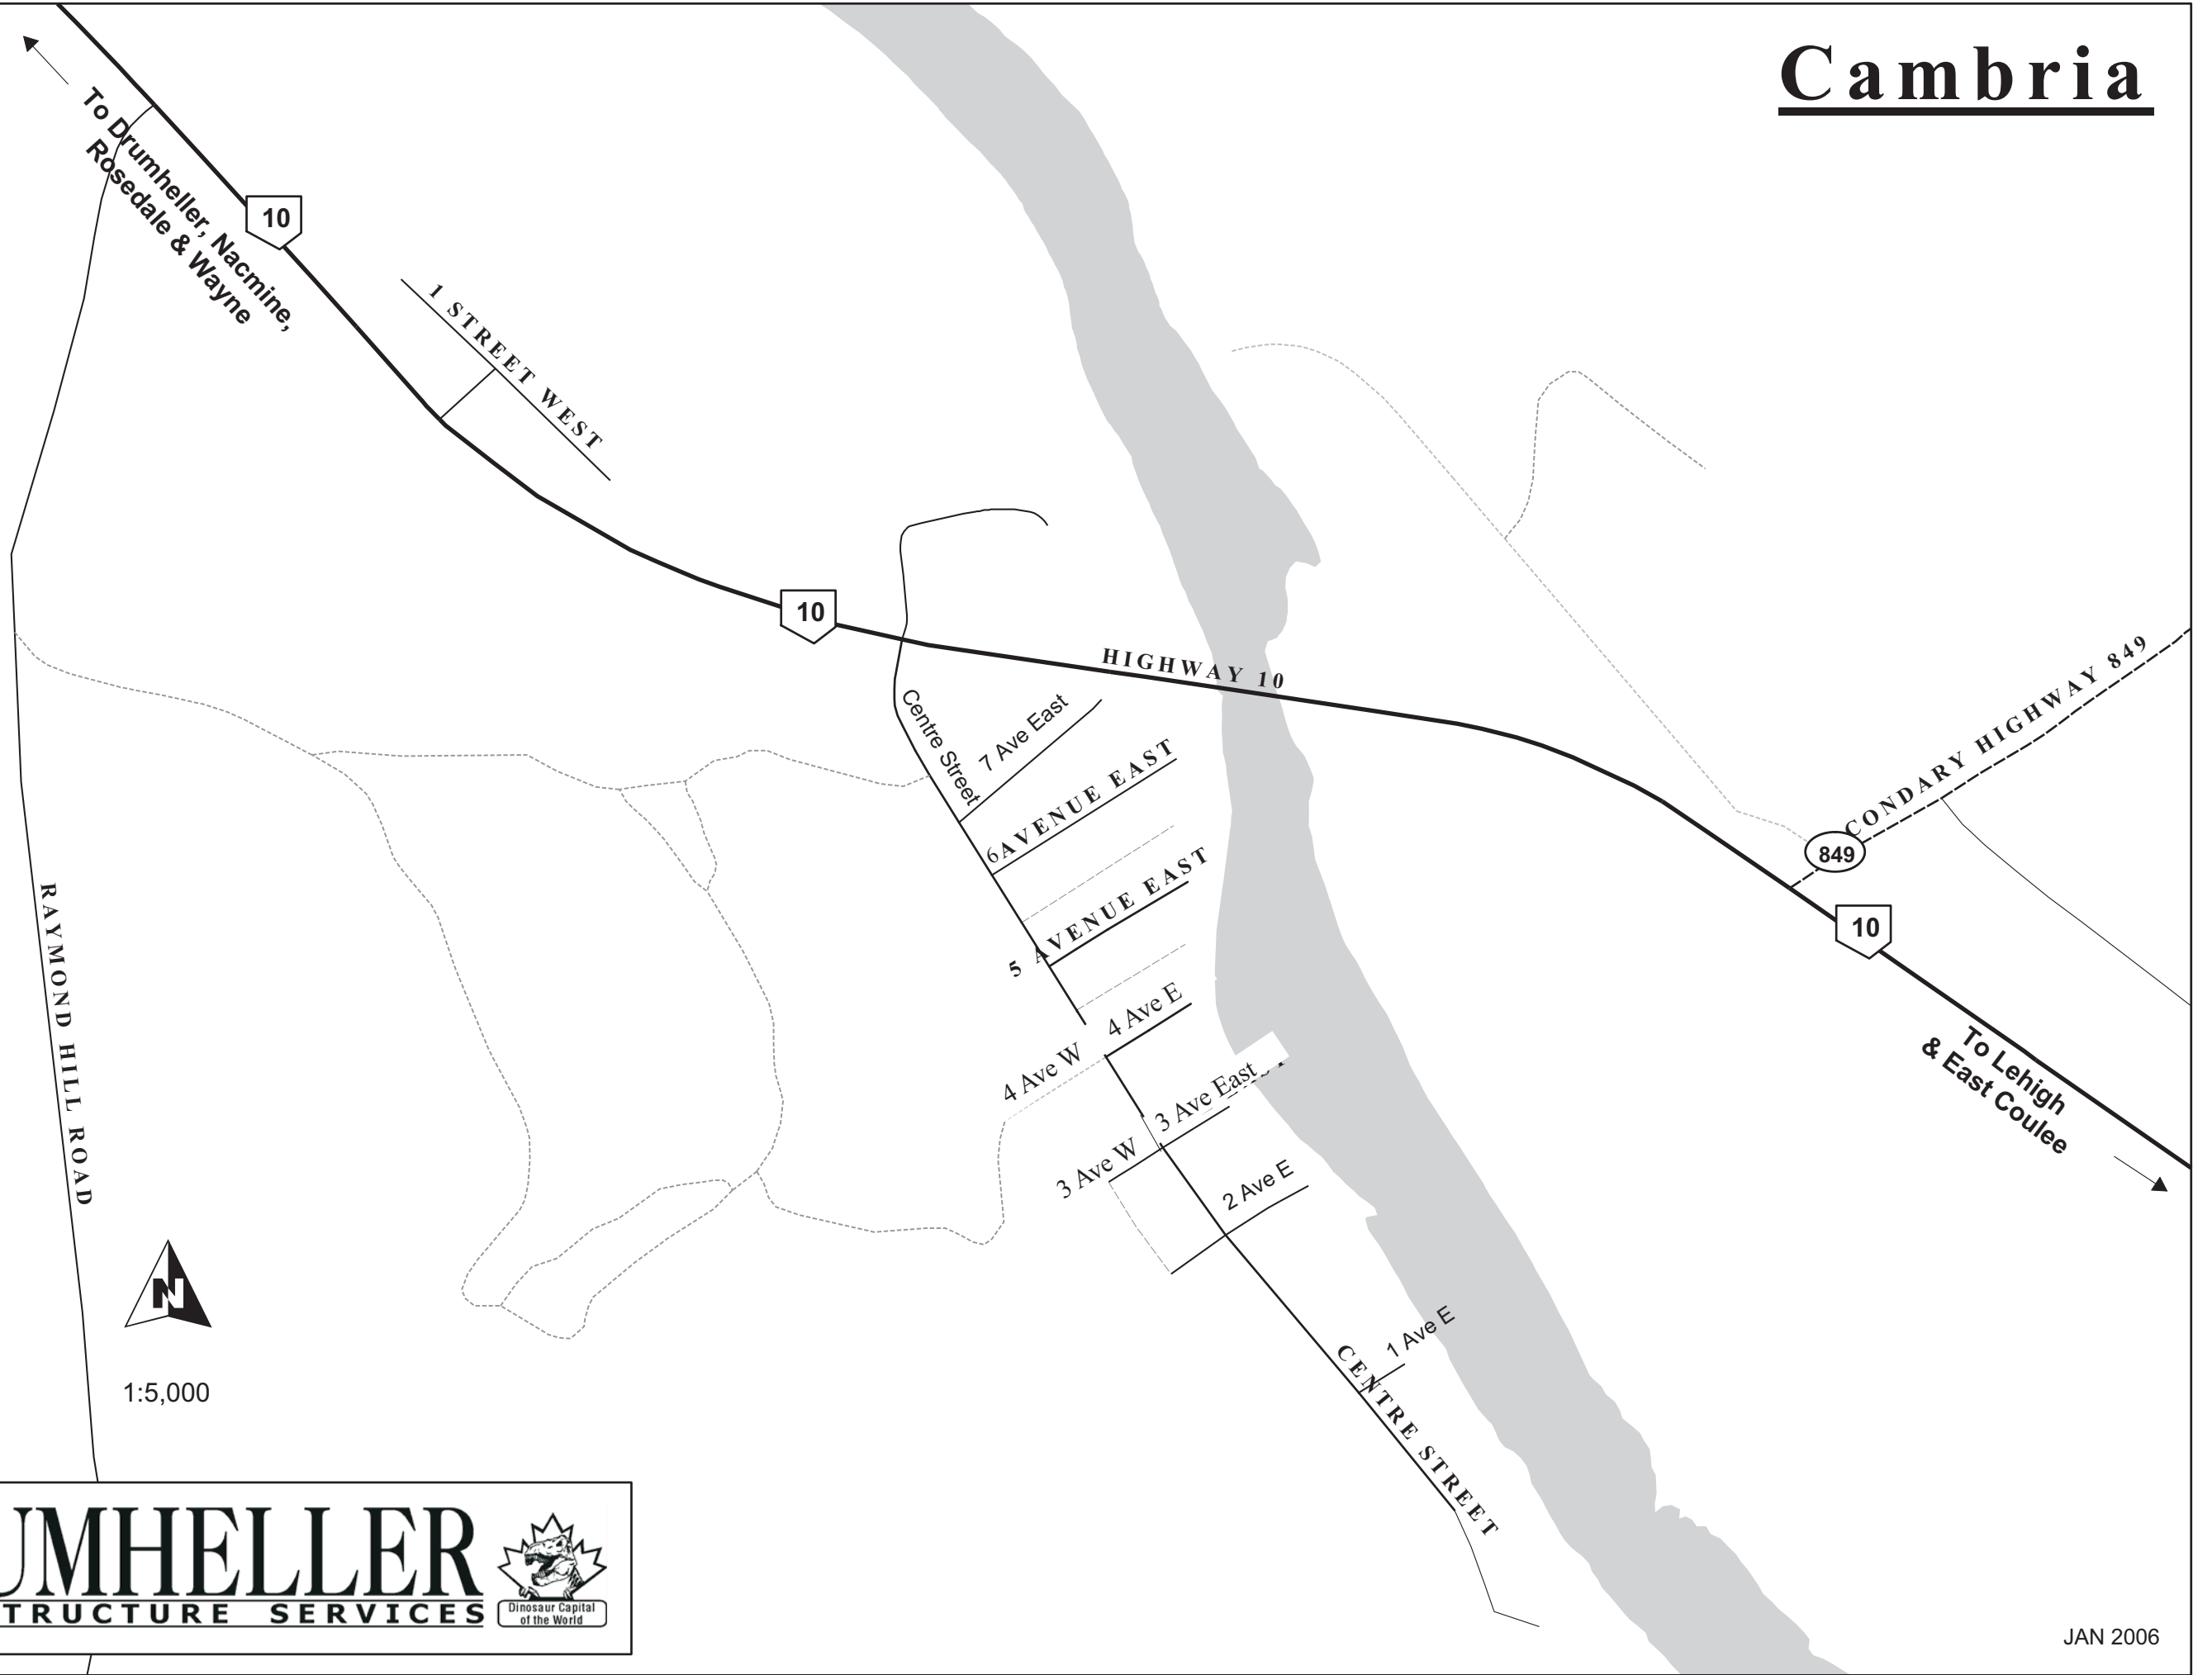

Cambria

DRUMHELLER
INFRASTRUCTURE SERVICES