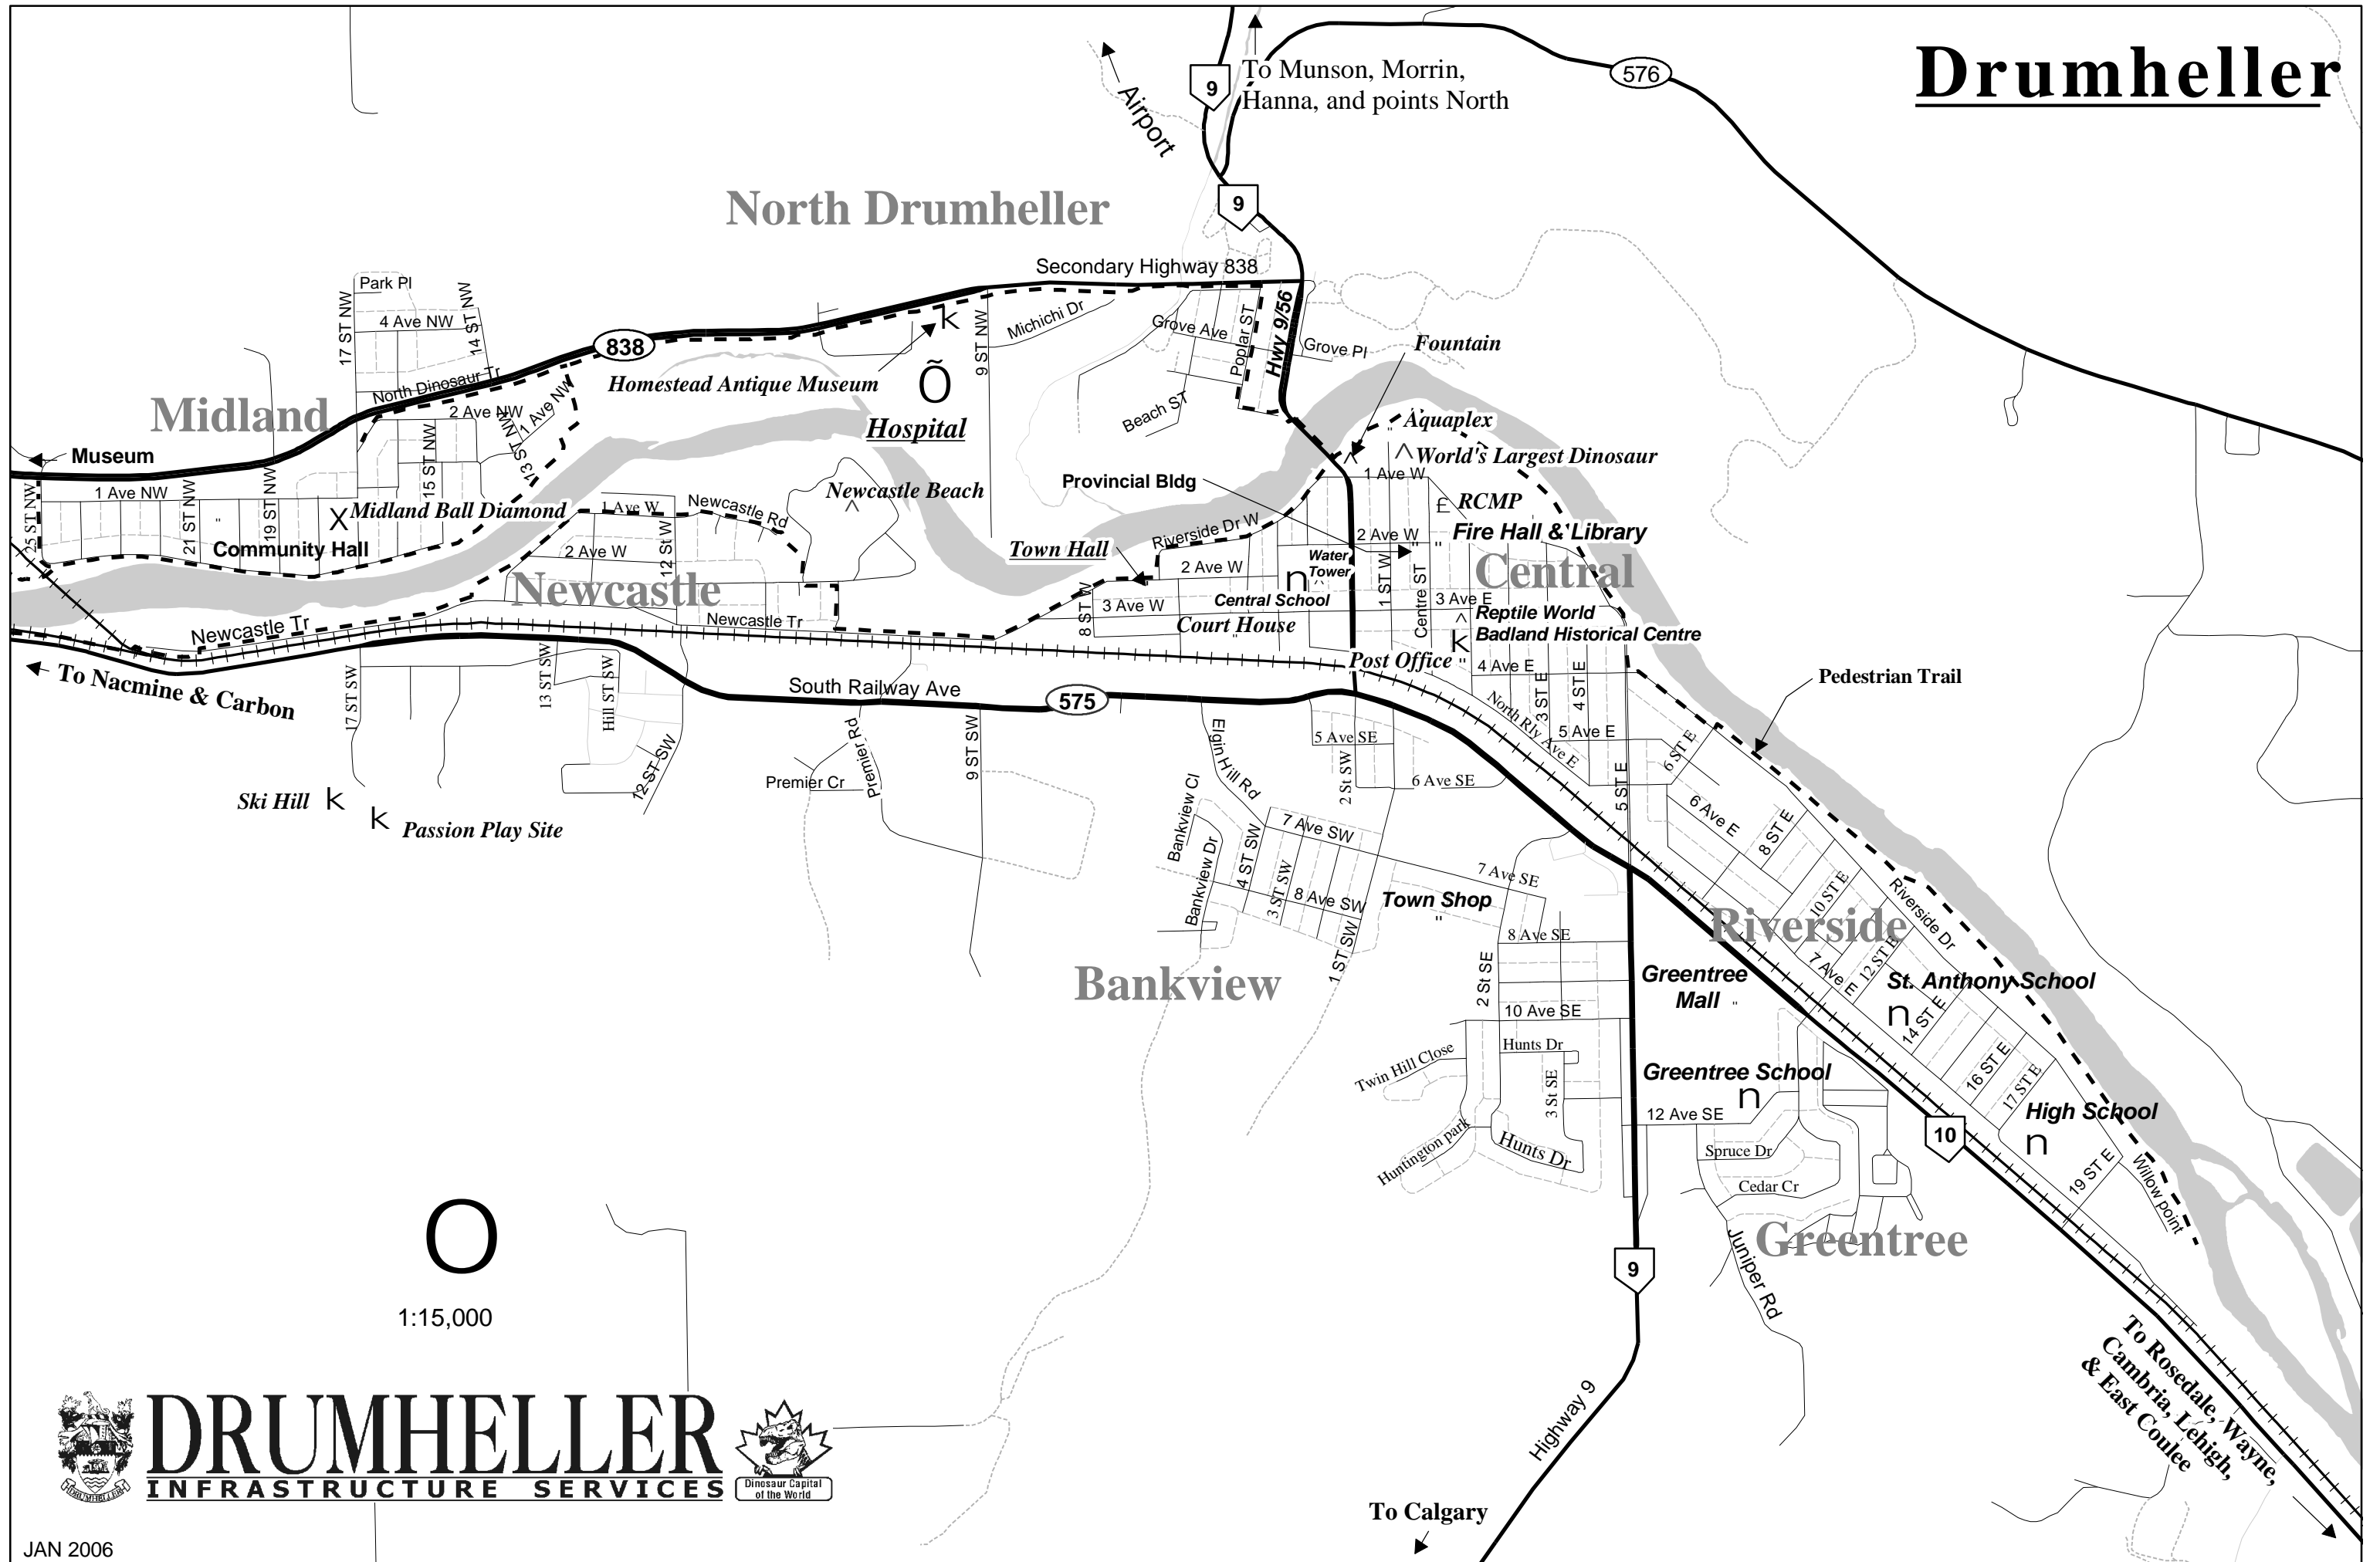

Drumheller

North Drumheller

Midland

Newcastle

Bankview

Riverside

Greentree

1:15,000

DRUMHELLER
INFRASTRUCTURE SERVICES

To Calgary

To Rosedale, Wayne,
& East Coulee