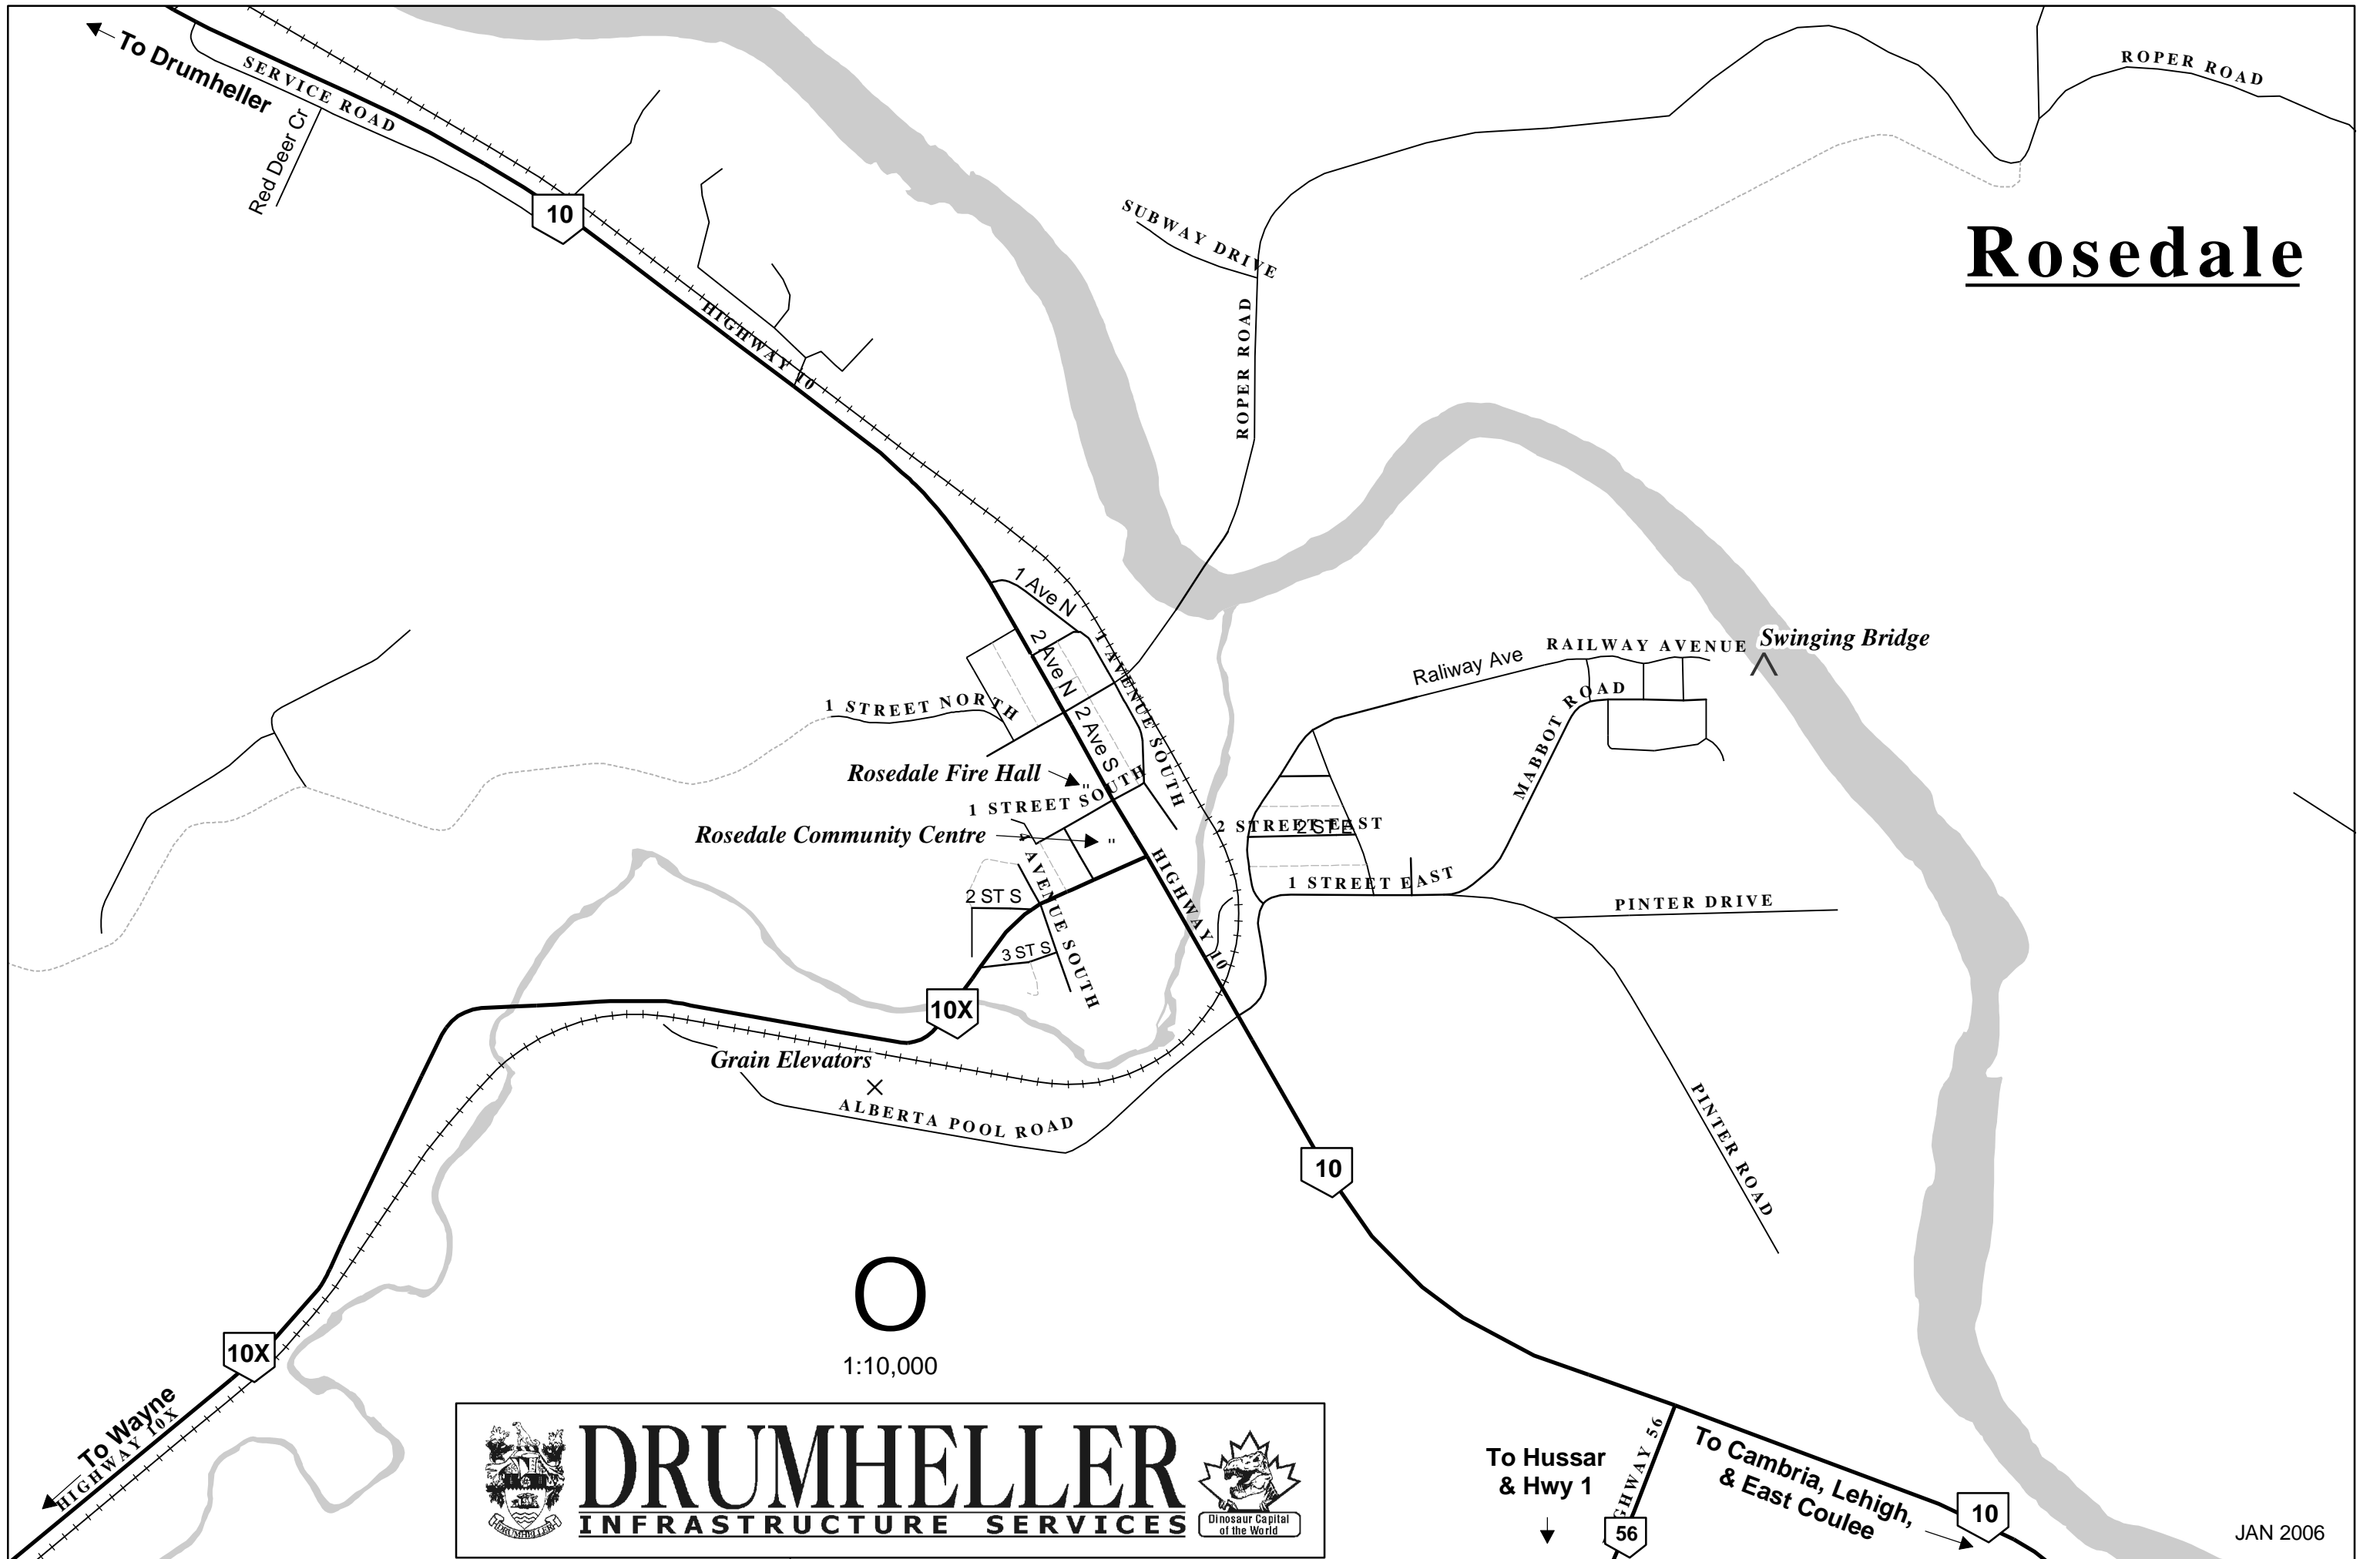

JAN 2006

Rosedale

 **DRUMHELLER** 
INFRASTRUCTURE SERVICES Dinosaur Capital of the World

↑
To Drumheller, Nacmine,
Rosedale, Cambria,
Lehigh & East Coulee

10X

DRUMHELLER
INFRASTRUCTURE SERVICES

Wayne

1:7,500