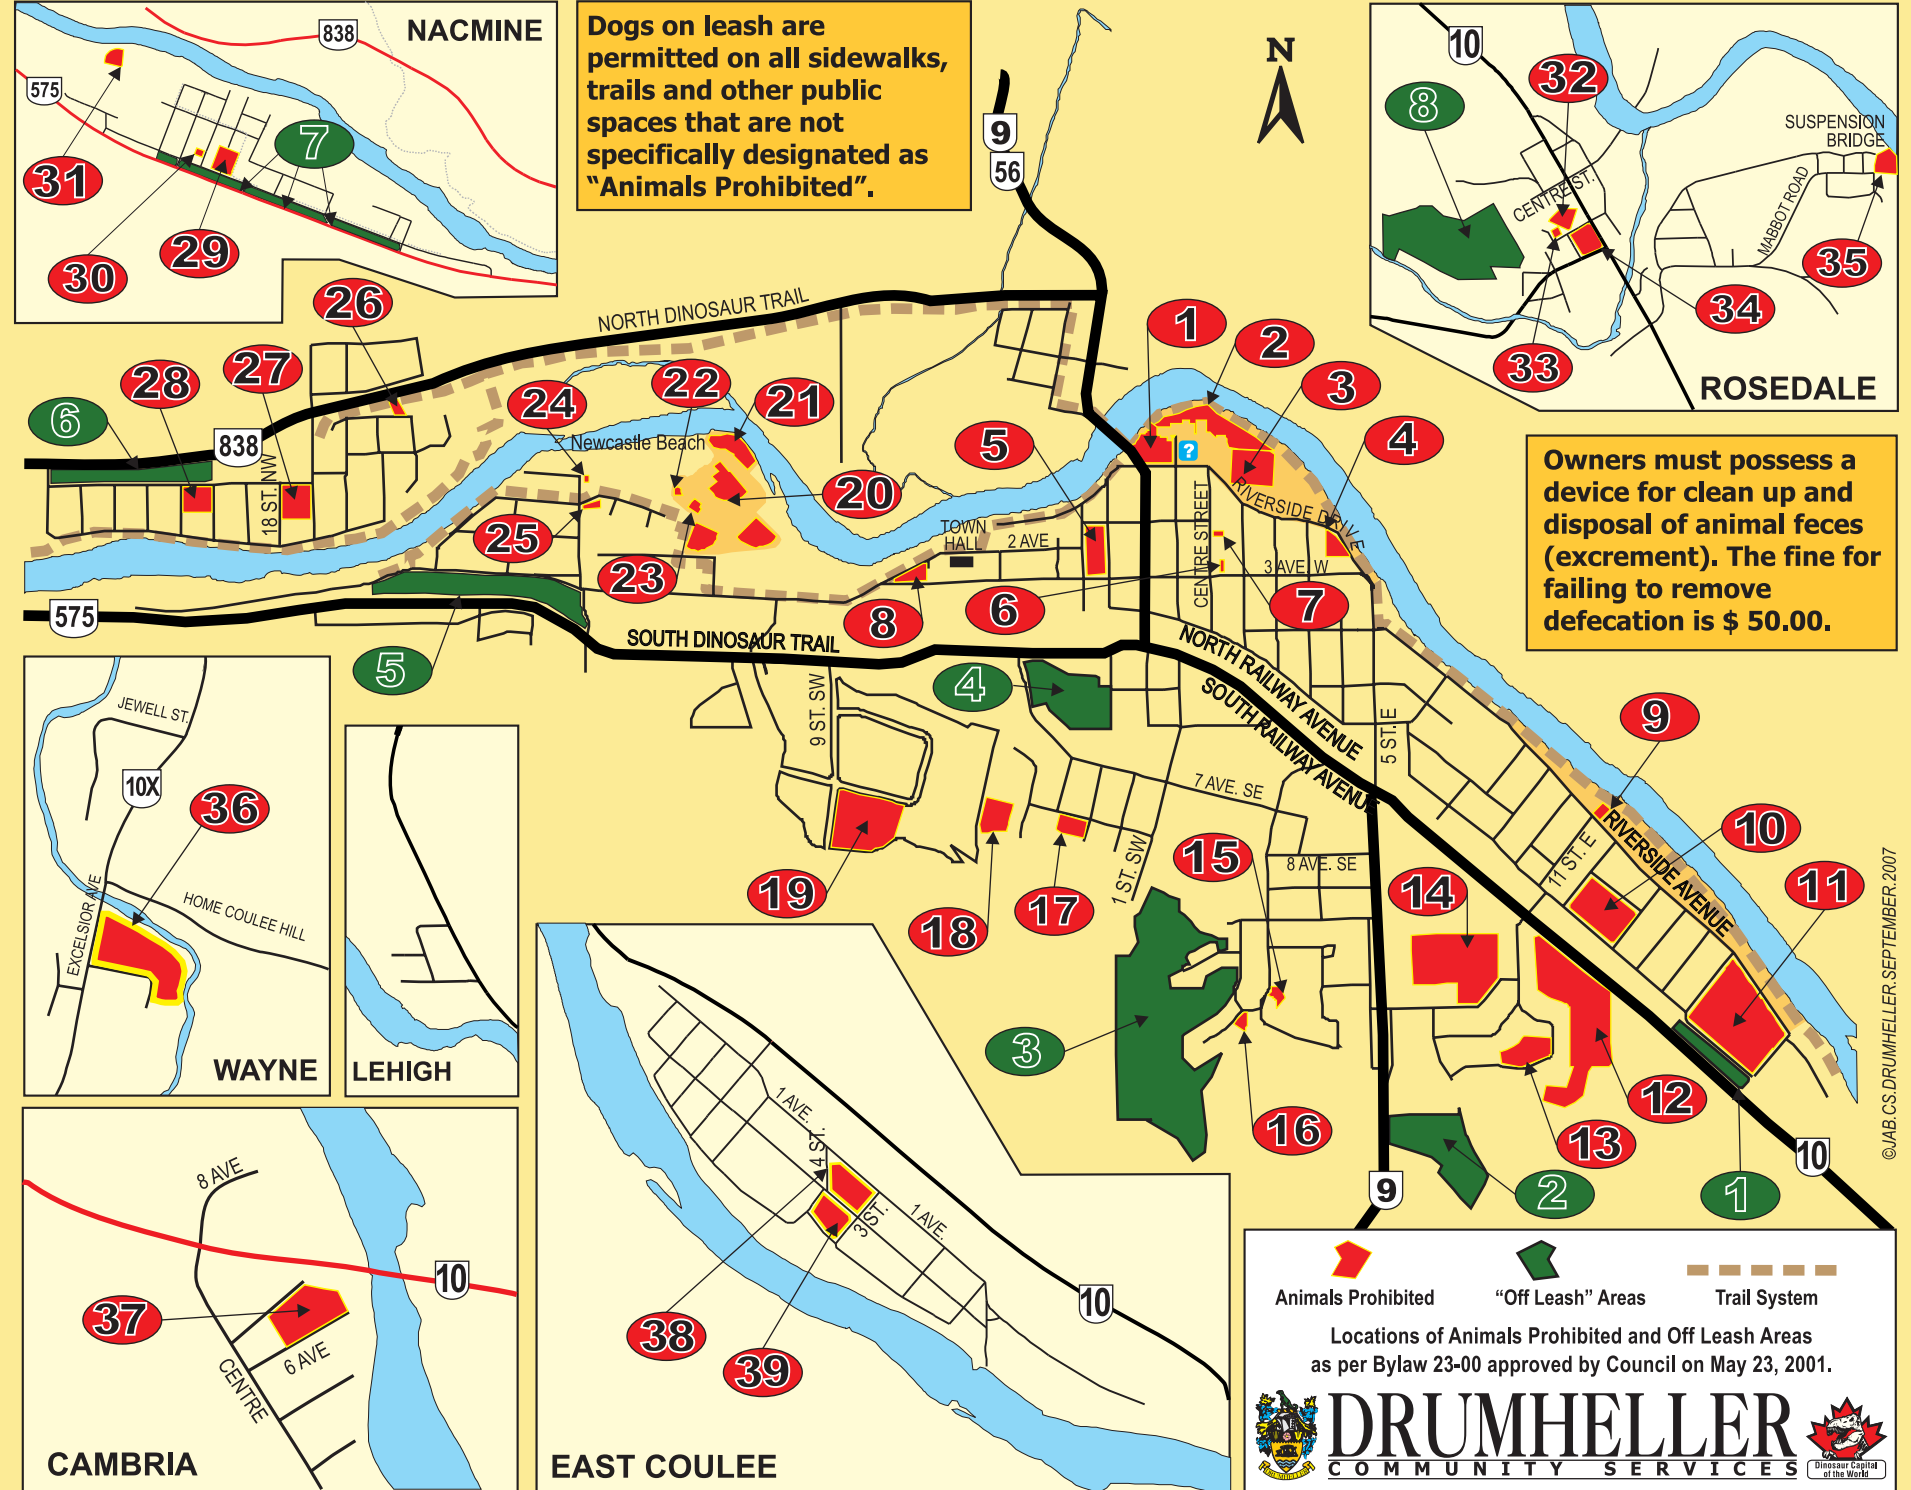

Off Leash Areas

- 1 Riverside Between 7th Ave and Hwy 10, from 17th to 19th Street
- 2 Greentree Greentree water tower
- 3 Huntington Storm retention pond behind Twin Hills Close
- 4 Elgin Hill Elgin Hill Area
- 5 Newcastle S. Dinosaur Tr & 3 Av W, from 12 St W to 16 St W
- 6 Midland N. Dinosaur Tr & 1 Av NW, from 20 St to 25 St
- 7 Nacmine Between Hunter Drive & S Dinosaur Tr., from 1 St to 9 St (west)
- 8 Rosedale (west) Water tower road

Animals Prohibited Areas

- 1 Fountain Park
- 2 Centennial Park
- 3 John Anderson Ball Diamond
- 4 Little League Ball Diamond
- 5 Central School
- 6 Dinosaurs at Napier Theatre
- 7 Park at Civic Centre
- 8 McConkey Park
- 9 Riverview Park Riverside Drive Playground
- 10 St Anthony's School
- 11 Drumheller Composite High School
- 12 Cemetery
- 13 Greentree Playground
- 14 Greentree School
- 15 Bird Park Playground
- 16 Madden Park Playground
- 17 Bankview Rotary Play Area
- 18 Bankview Park
- 19 Drumheller Soccer Fields Hy-Grade Industrial Park
- 20 Newcastle Ball Diamonds
- 21 Newcastle Beach
- 22 Newcastle Beach Playground
- 23 Newcastle Playground
- 24 Newcastle Play Area
- 25 Newcastle Road Playground
- 26 Midland Playground
- 27 Midland Ball Diamond
- 28 Midland Community Hall
- 29 Nacmine Playground
- 30 Nacmine Community Hall
- 31 Nacmine Ball Diamond
- 32 Rosedale Ball Diamond
- 33 Rosedale Playground
- 34 Rosedale Community Hall
- 35 Rosedale Suspension Bridge Rest Area
- 36 Wayne Park & Community Centre
- 37 Cambria Playground
- 38 East Coulee Community Hall
- 39 East Coulee School Museum

Dogs on leash are permitted on all sidewalks, trails and other public spaces that are not specifically designated as "Animals Prohibited".

Owners must possess a device for clean up and disposal of animal feces (excrement). The fine for failing to remove defecation is \$ 50.00.