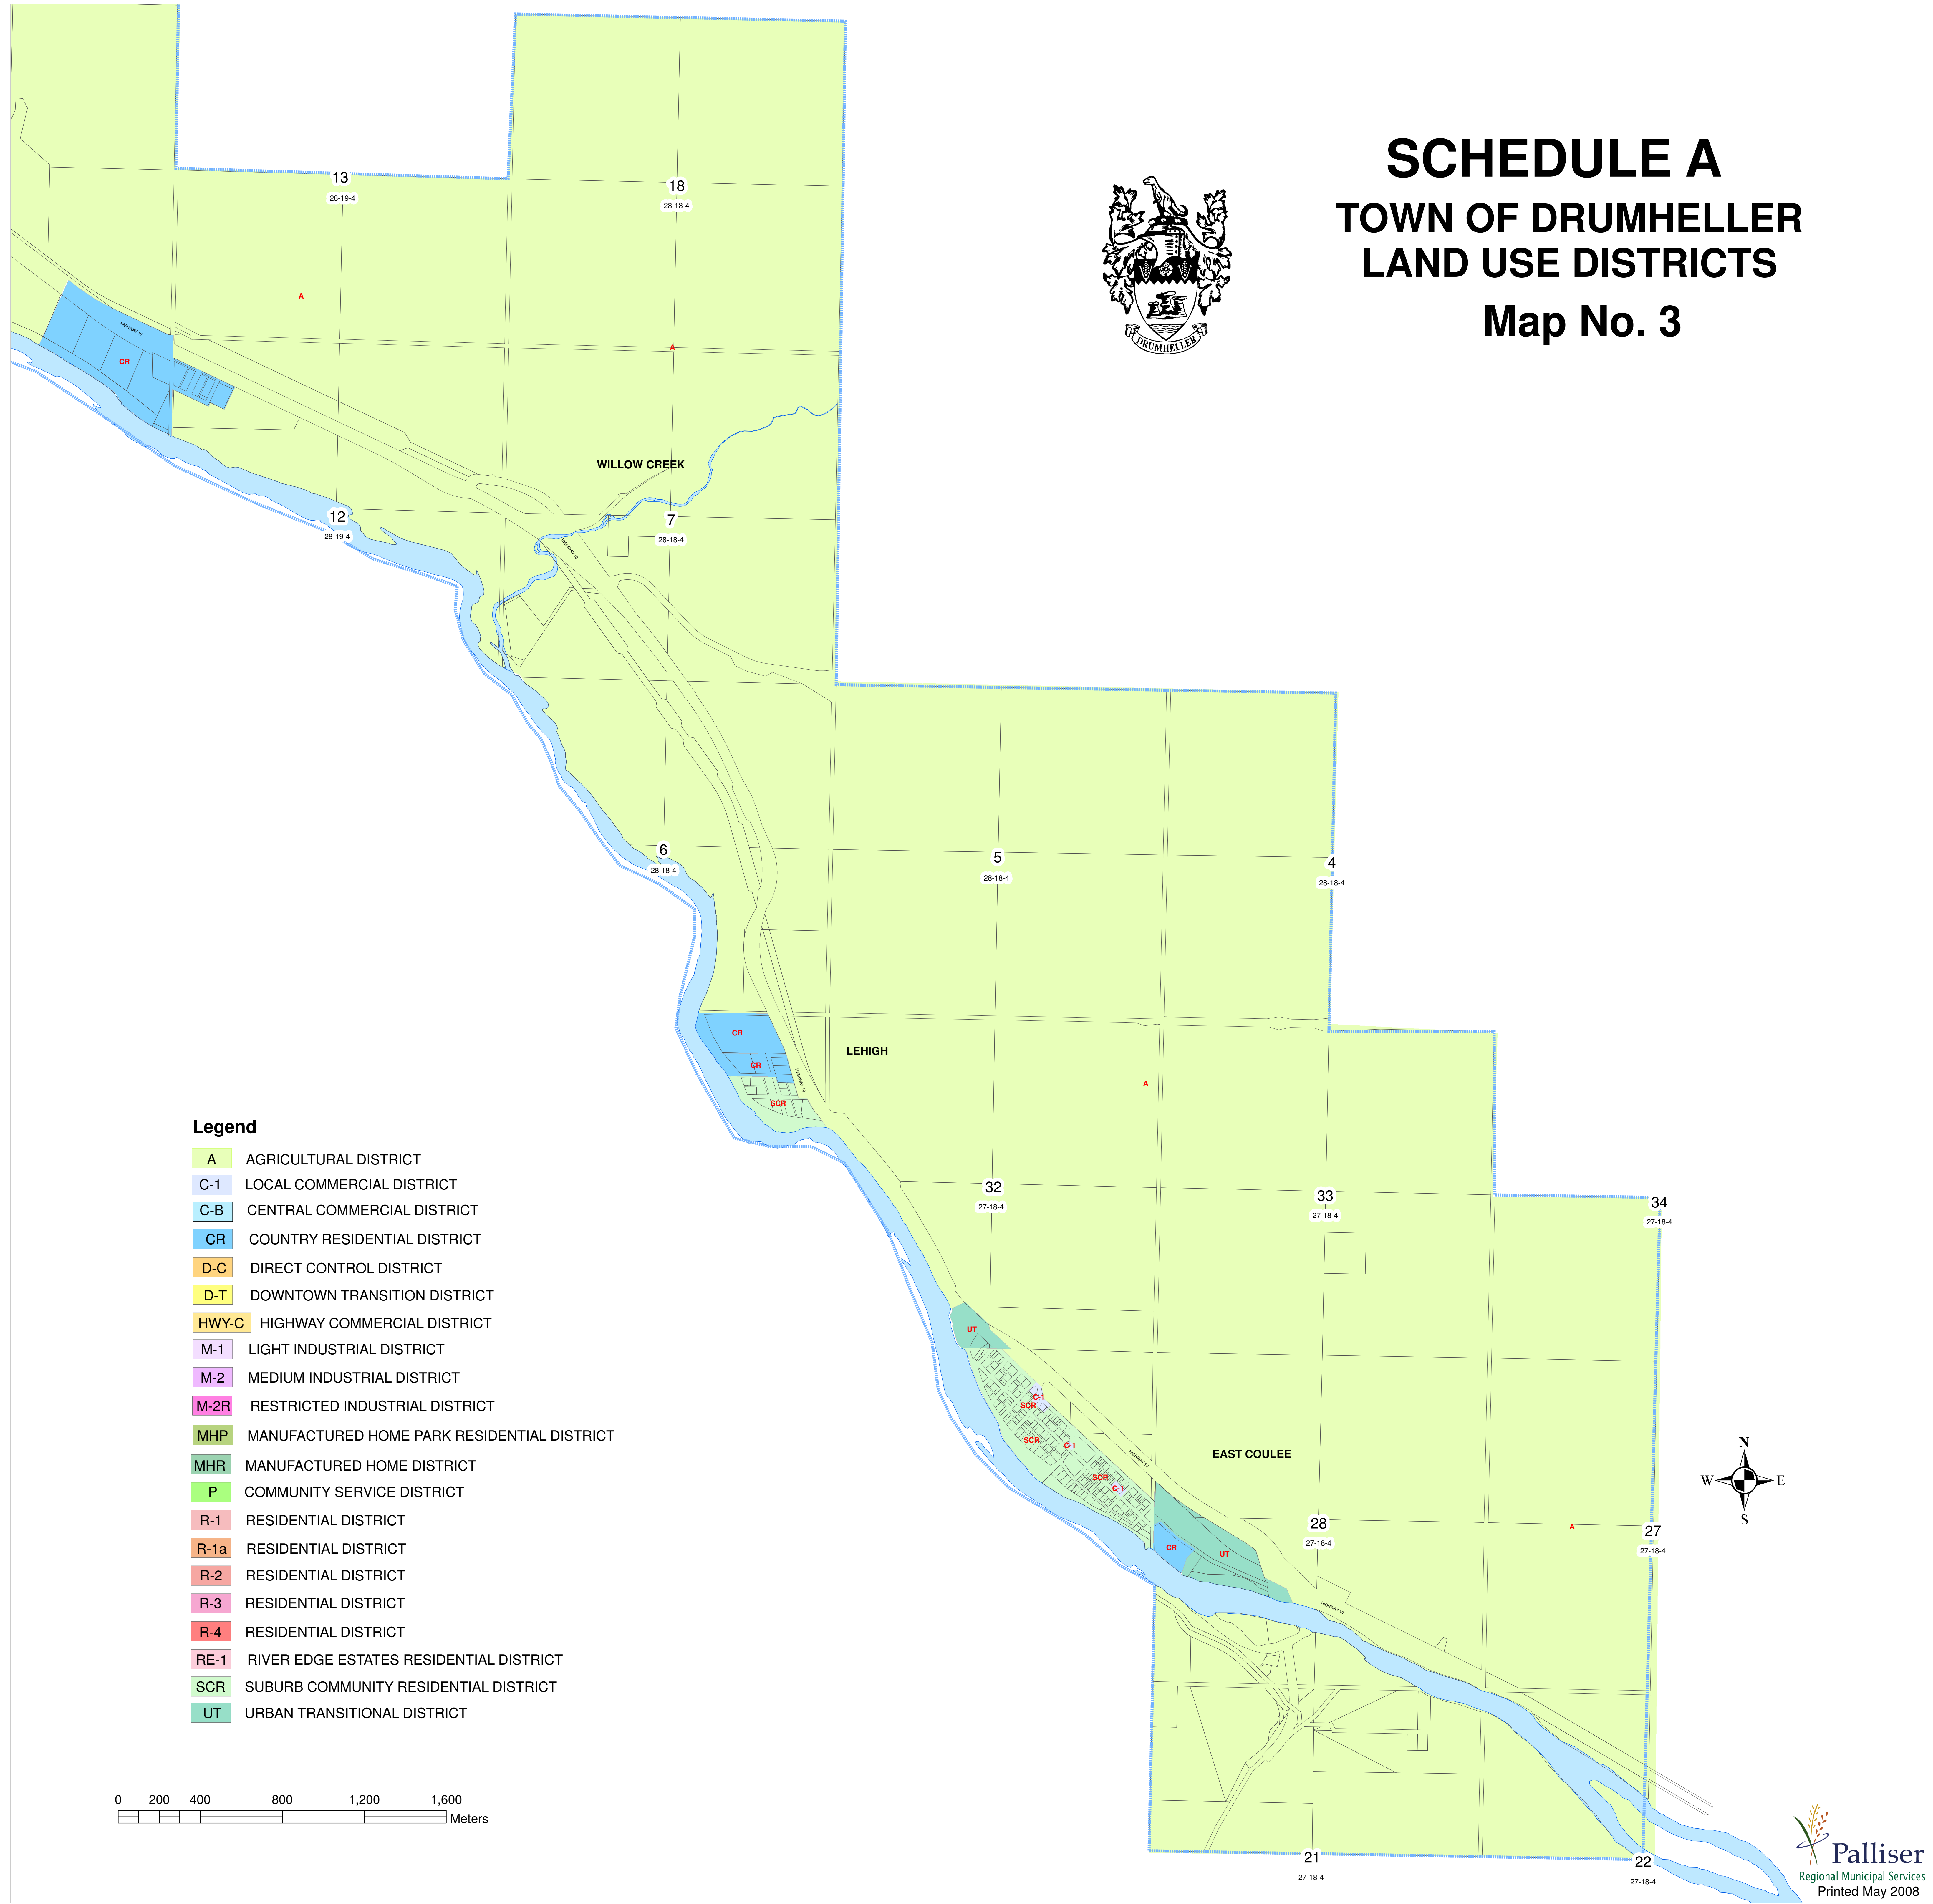

SCHEDULE A

TOWN OF DRUMHELLER

LAND USE DISTRICTS

Map No. 3

Legend

- A AGRICULTURAL DISTRICT
- C-1 LOCAL COMMERCIAL DISTRICT
- C-B CENTRAL COMMERCIAL DISTRICT
- CR COUNTRY RESIDENTIAL DISTRICT
- D-C DIRECT CONTROL DISTRICT
- D-T DOWNTOWN TRANSITION DISTRICT
- HWY-C HIGHWAY COMMERCIAL DISTRICT
- M-1 LIGHT INDUSTRIAL DISTRICT
- M-2 MEDIUM INDUSTRIAL DISTRICT
- M-2R RESTRICTED INDUSTRIAL DISTRICT
- MHP MANUFACTURED HOME PARK RESIDENTIAL DISTRICT
- MHR MANUFACTURED HOME DISTRICT
- P COMMUNITY SERVICE DISTRICT
- R-1 RESIDENTIAL DISTRICT
- R-1a RESIDENTIAL DISTRICT
- R-2 RESIDENTIAL DISTRICT
- R-3 RESIDENTIAL DISTRICT
- R-4 RESIDENTIAL DISTRICT
- RE-1 RIVER EDGE ESTATES RESIDENTIAL DISTRICT
- SCR SUBURB COMMUNITY RESIDENTIAL DISTRICT
- UT URBAN TRANSITIONAL DISTRICT