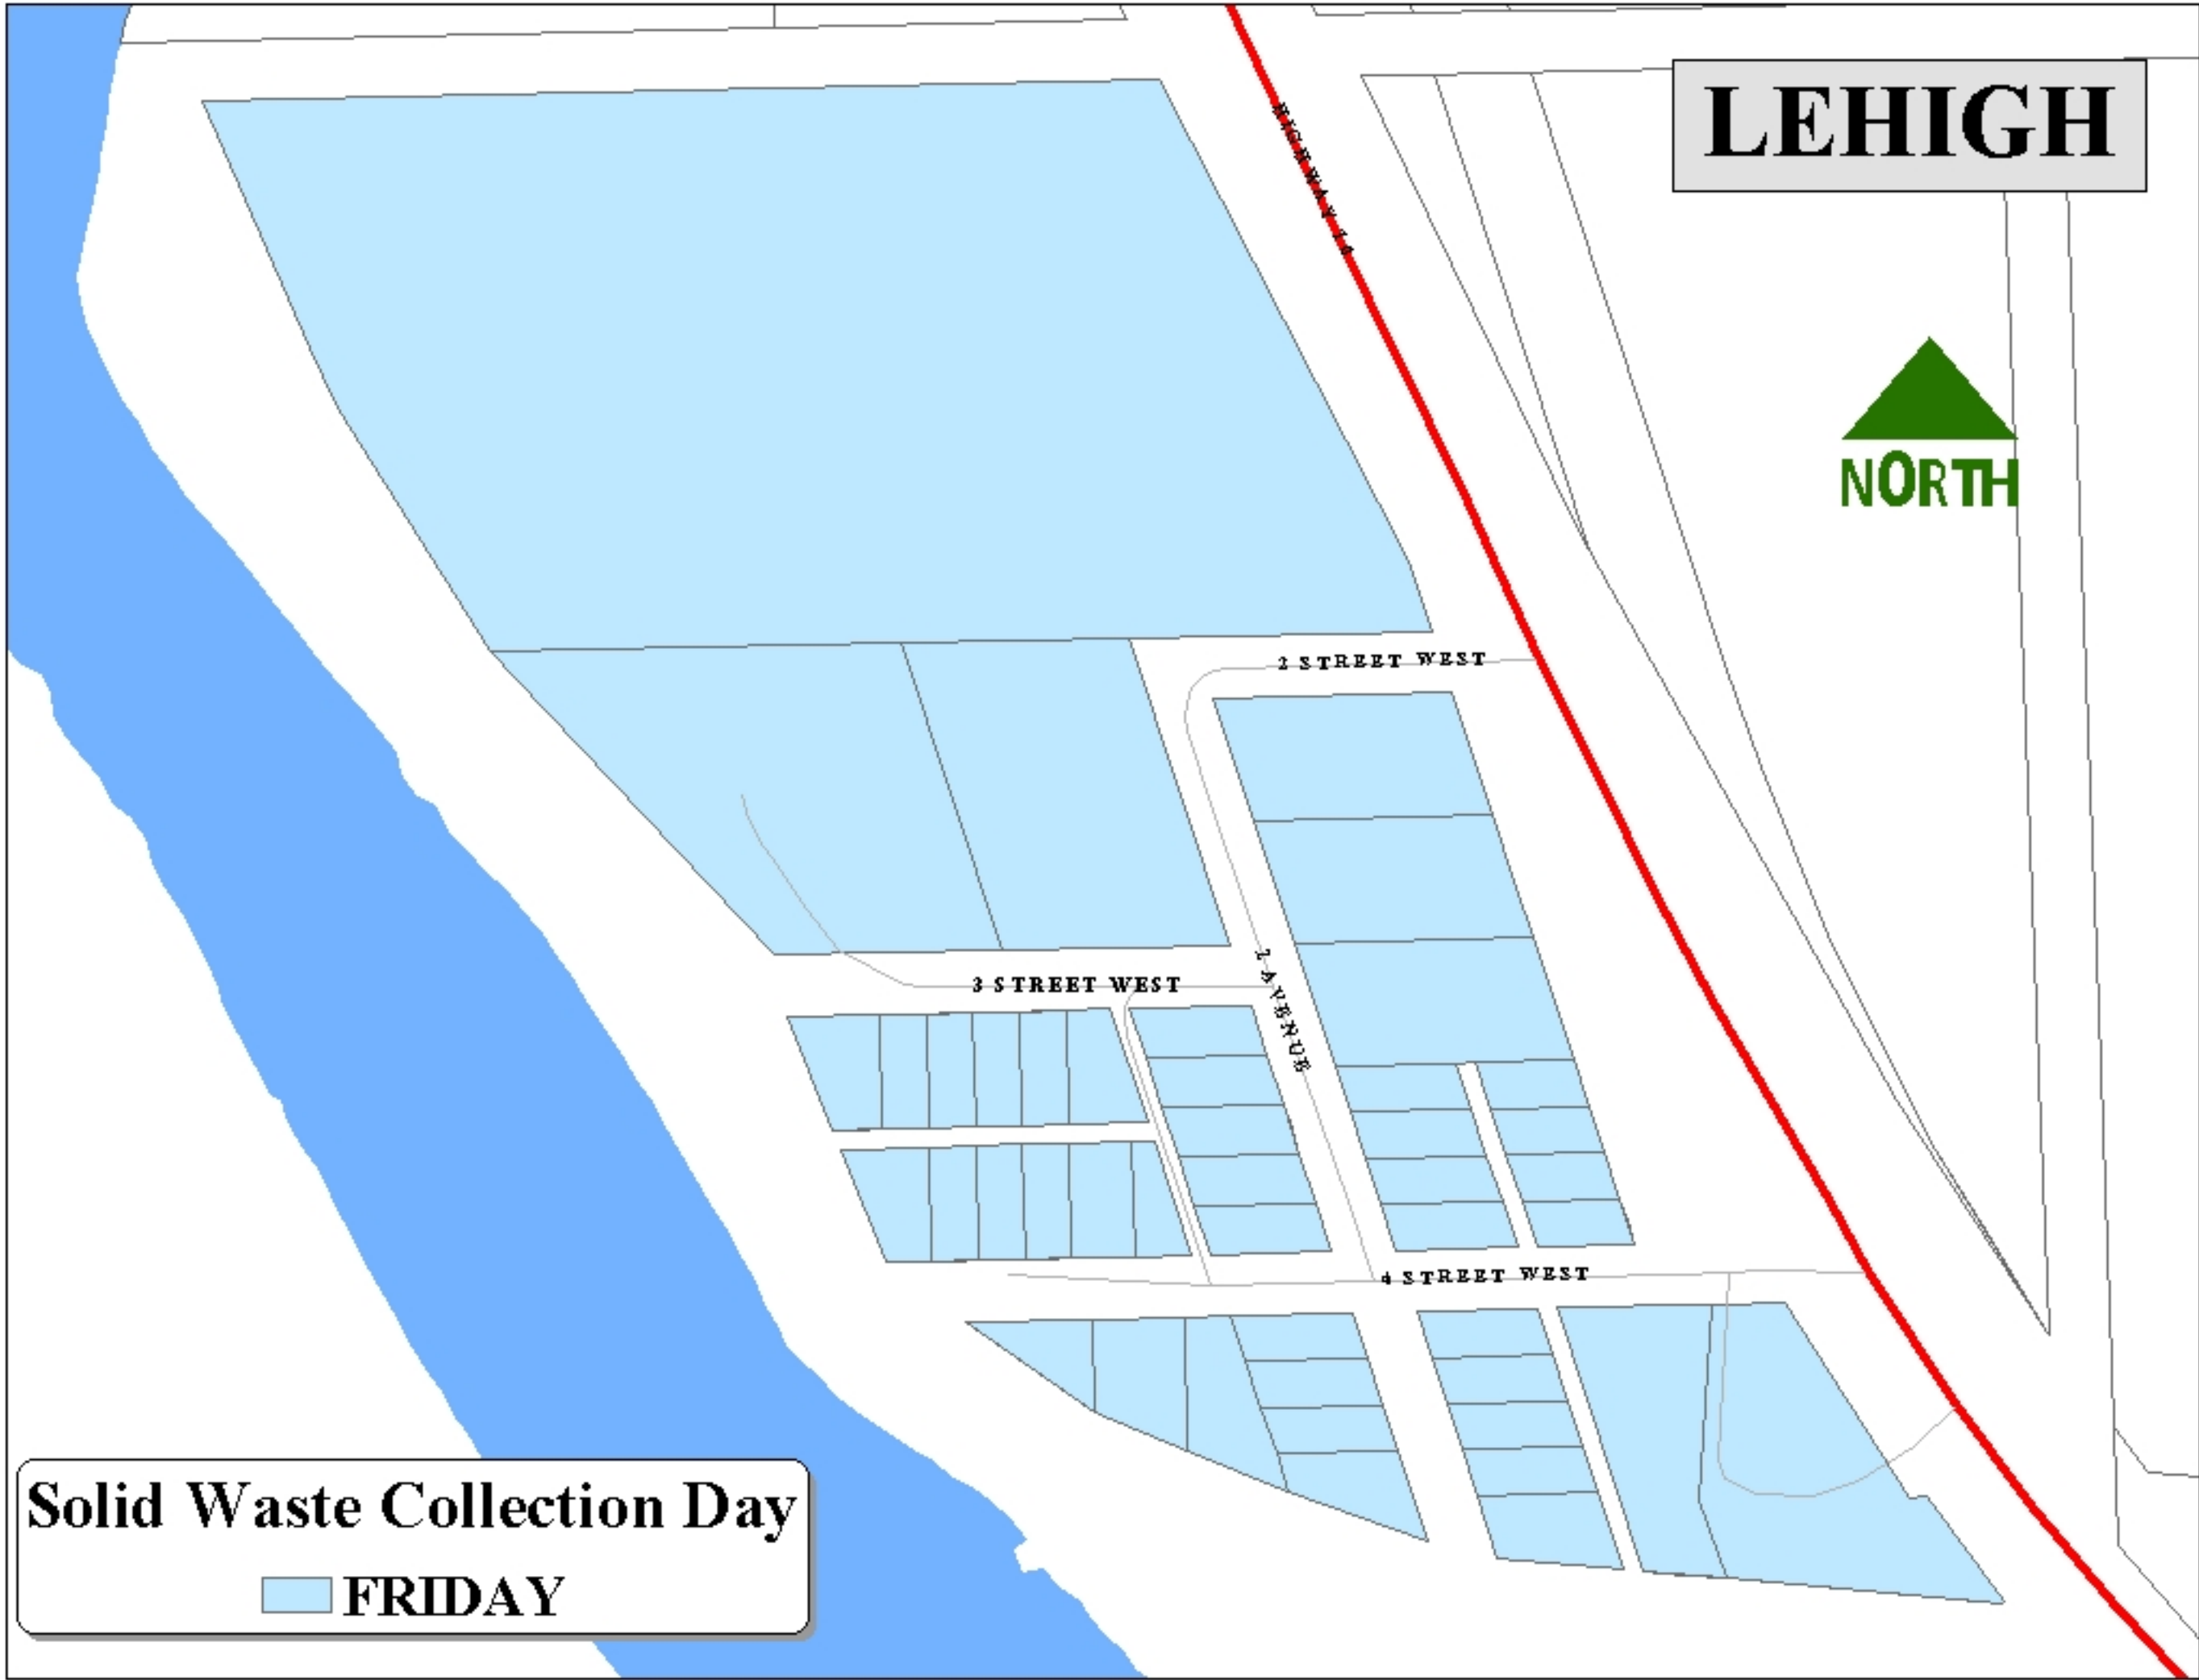

LEHIGH

Solid Waste Collection Day
FRIDAY