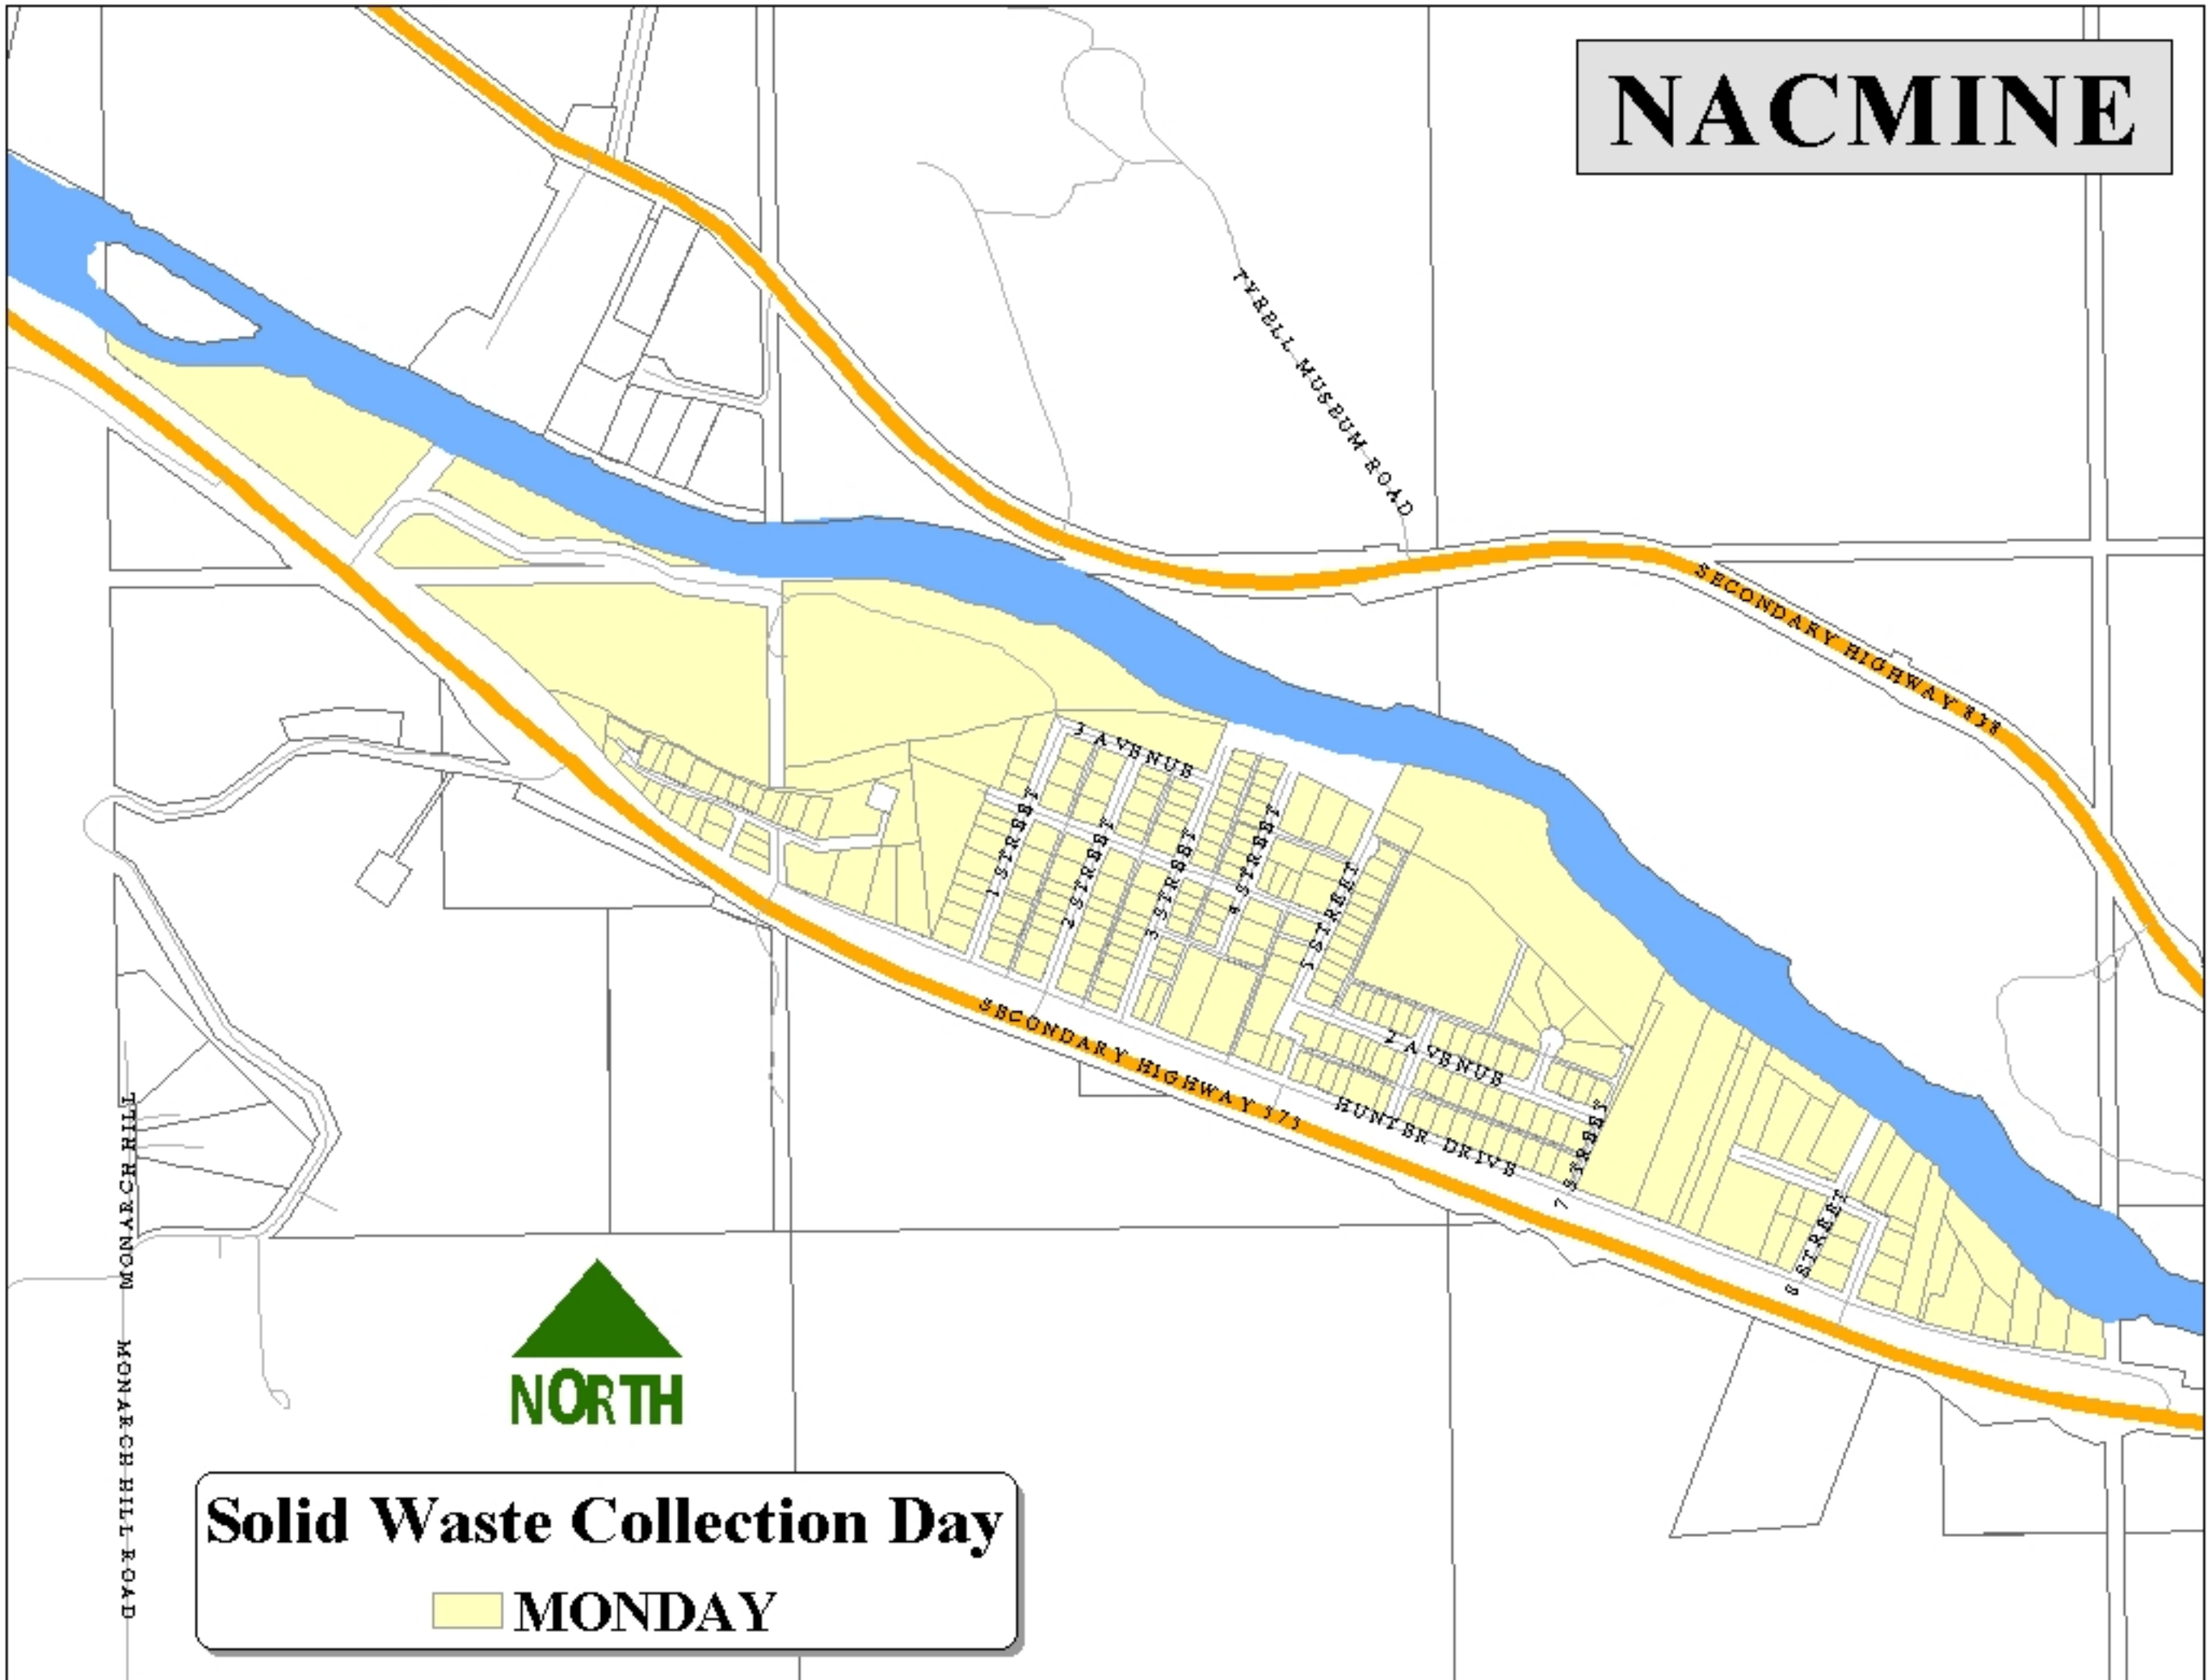

# NACMINE

MONARCH HILL ROAD

FERRILL MUSEUM ROAD

SECONDARY HIGHWAY 838

SECONDARY HIGHWAY 173

1 STREET  
2 STREET  
3 STREET  
4 STREET  
5 STREET

6 STREET  
7 STREET  
8 STREET

1 AVENUE

2 AVENUE

HUNTER DRIVE

**Solid Waste Collection Day**  
MONDAY