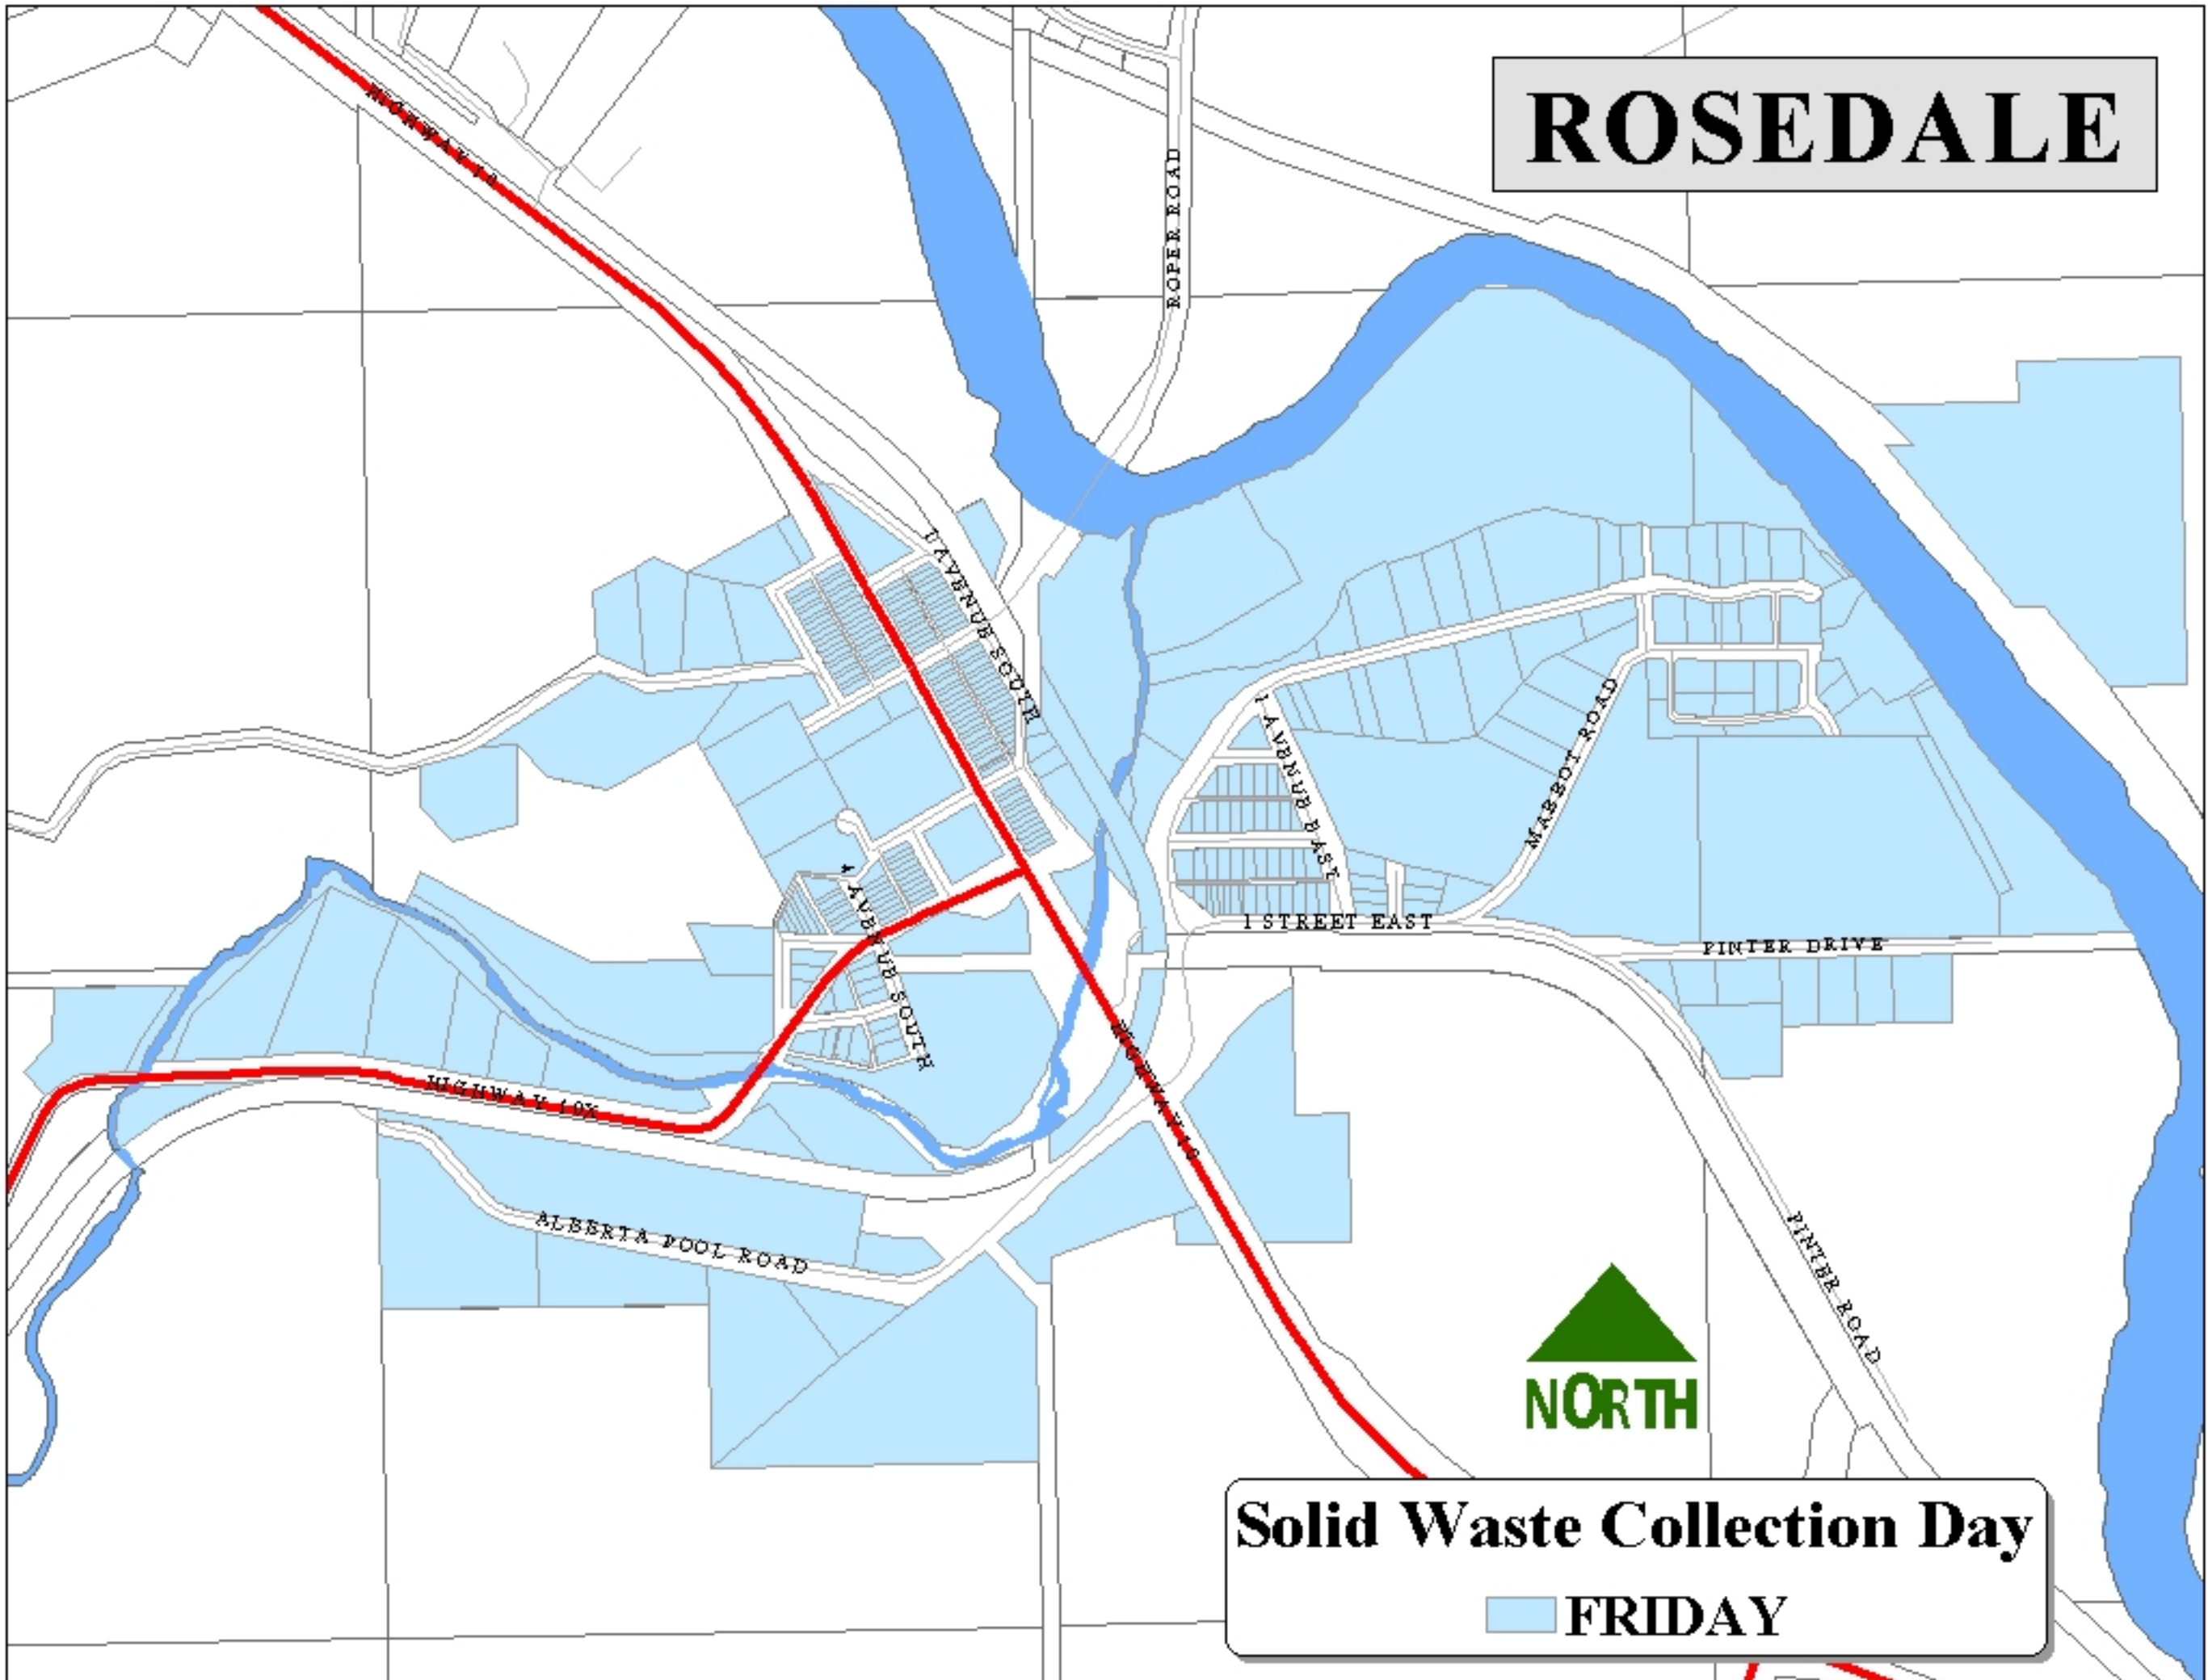

ROSEDALE

Solid Waste Collection Day
FRIDAY